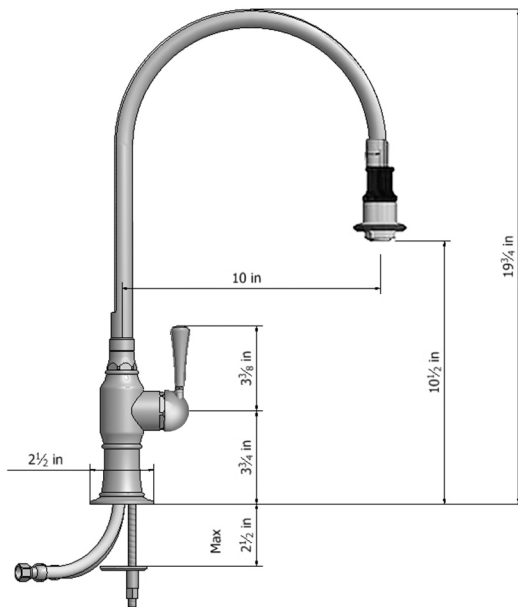

SPECIFICATION DRAWING: