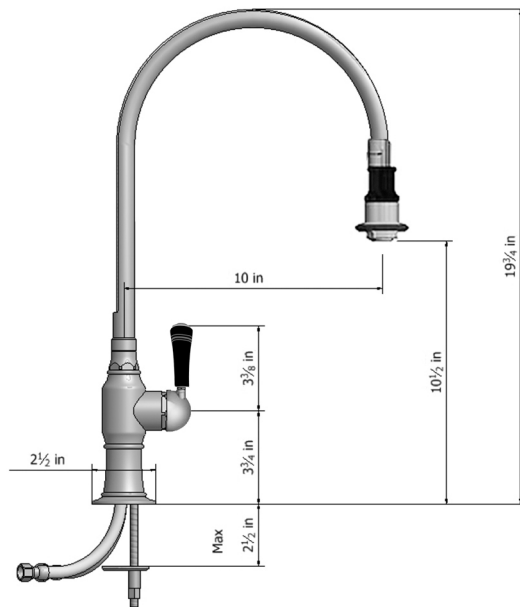

Pull-Off Spray Deck Mount Single Hole with 10" Swivel Spout with Left

Model #: 1074-BT-

FEATURES:

- 10" Pull-off spray swivel spout
- Single lever
- Single hole design allows for multiple choices of placement on sink or counter
- Patented pull off spray design
- Push/pull spray head diverts from stream to spray
- Silicone nozzles for easy cleaning
- Plastic coated stainless steel hose for easy cleaning
- Built in air gap
- Lifetime ceramic cartridge
- Requires standard 1 3/8"-1 5/8" faucet hole drilling

AVAILABLE FINISHES:

Polished Stainless (PSS) Brushed Stainless (BSS)

SPECIFICATION DRAWING:

AVAILABLE HANDLES: