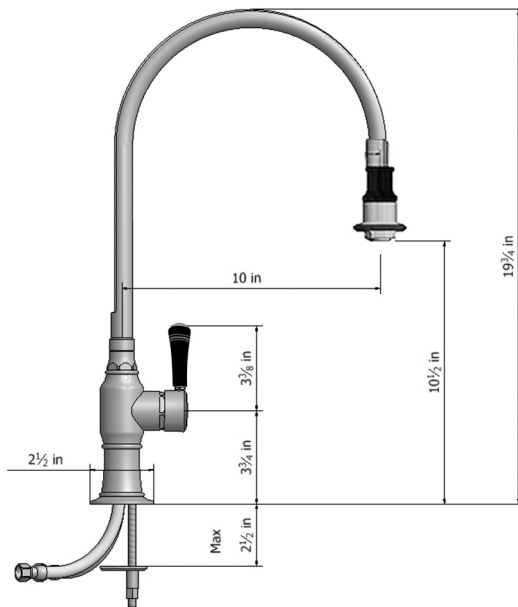

Pull-Off Spray Deck Mount Single Hole with 10" Swivel Spout with Left Black Ceramic Contemporary Lever

Model #: 1074-BC-

FEATURES:

- 10" Pull-off spray swivel spout
- Single lever
- Single hole design allows for multiple choices of placement on sink or counter
- Patented pull off spray design
- Push/pull spray head diverts from stream to spray
- Silicone nozzles for easy cleaning
- Plastic coated stainless steel hose for easy cleaning
- Built in air gap
- Lifetime ceramic cartridge
- Requires standard $1 \frac{3}{8}$ "- $1 \frac{5}{8}$ " faucet hole drilling

AVAILABLE FINISHES:

Polished Stainless (PSS) Brushed Stainless (BSS)

SPECIFICATION DRAWING:

AVAILABLE HANDLES: