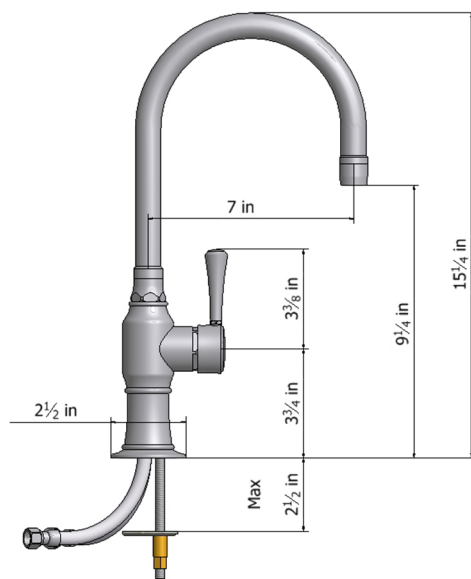

7" Swivel Deck Mount Single Hole Bar Faucet Spout with Right Metal Contemporary Lever

Model #: 1073-MC-

FEATURES:

- 7" Swivel Spout
- Single Lever
- Single hole design allows for multiple choices of placement on sink or counter
- Perfect addition for bar or pantry sinks
- Lifetime ceramic cartridge
- Requires standard 1 3/8" - 1 5/8" faucet hole drilling

AVAILABLE FINISHES:

Polished Stainless (PSS) Brushed Stainless (BSS)

SPECIFICATION DRAWING:

AVAILABLE HANDLES: