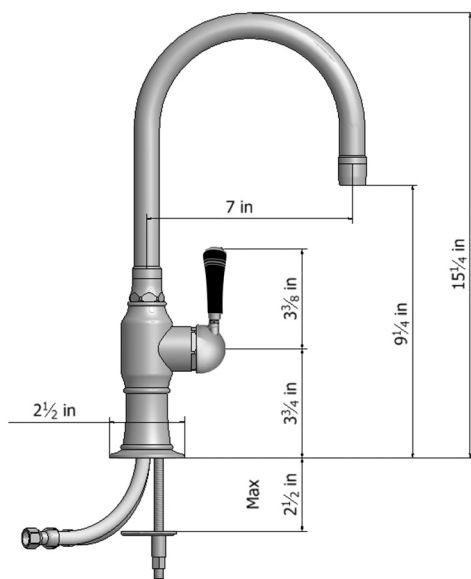

7" Swivel Deck Mount Single Hole Bar Faucet Spout with Right

Model #: 1073-BT-

FEATURES:

- 7" Swivel Spout
- Single Lever
- Single hole design allows for multiple choices of placement on sink or counter
- Perfect addition for bar or pantry sinks
- Lifetime ceramic cartridge
- Requires standard 1 3/8" - 1 5/8" faucet hole drilling

AVAILABLE FINISHES:

Polished Stainless (PSS) Brushed Stainless (BSS)

SPECIFICATION DRAWING:

AVAILABLE HANDLES: