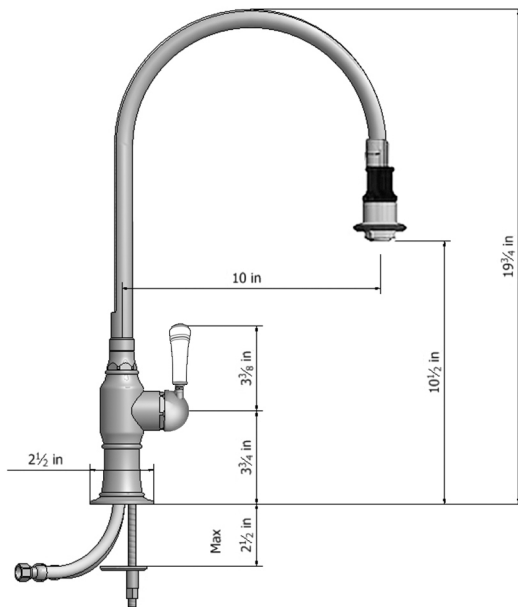

Pull-Off Spray Deck Mount Single Hole with 10" Swivel Spout with Right White Ceramic Traditional Lever

Model #: 1072-WT-

FEATURES:

- 10" Pull-off spray swivel spout
- Single lever
- Single hole design allows for multiple choices of placement on sink or counter
- Patented pull off spray design
- Push/pull spray head diverts from stream to spray
- Silicone nozzles for easy cleaning
- Plastic coated stainless steel hose for easy cleaning
- Built in air gap
- Lifetime ceramic cartridge
- Requires standard $1 \frac{3}{8}$ "- $1 \frac{5}{8}$ " faucet hole drilling

AVAILABLE FINISHES:

Polished Stainless (PSS) Brushed Stainless (BSS)

SPECIFICATION DRAWING:

AVAILABLE HANDLES: