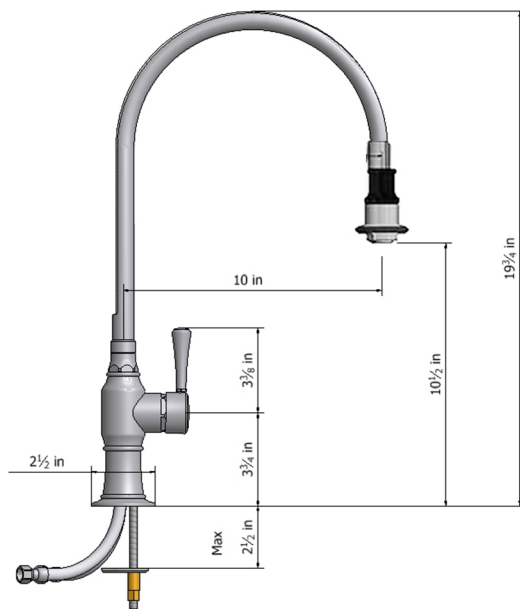

SPECIFICATION DRAWING: