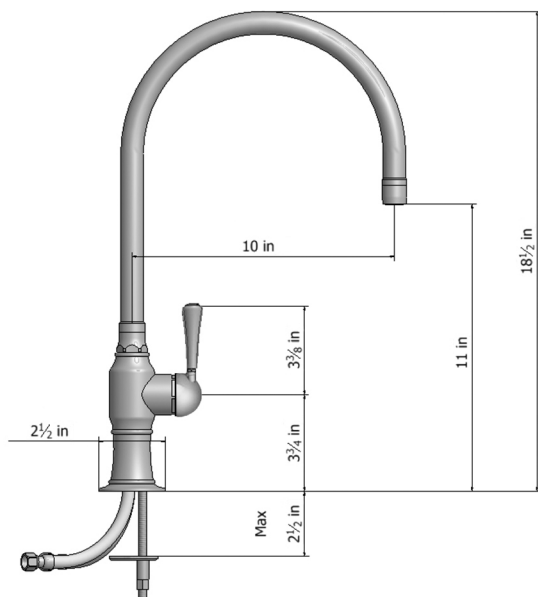

10" Deck Mount Single Hole Swivel Spout with Right Metal Traditional Lever

Model #: 1071-MT-

FEATURES:

- 10" Swivel Spout
- Single Lever
- Single hole design allows for multiple choices of placement on sink or counter
- Lifetime ceramic cartridge
- Requires standard 1 3/8"-1 5/8" faucet hole drilling

AVAILABLE FINISHES:

Polished Stainless (PSS) Brushed Stainless (BSS)

SPECIFICATION DRAWING:

AVAILABLE HANDLES: