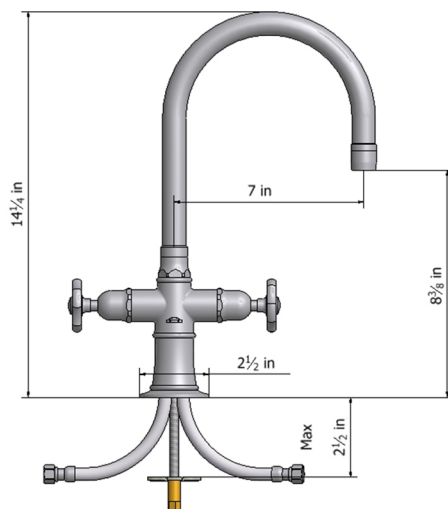

Single Hole 7" Swivel Spout with Metal Wheel

Model #: 1041-X-

FEATURES:

- 7" Swivel spout
- Deck mounted
- Perfect addition for bar or pantry sinks
- Lifetime quarter turn ceramic cartridge
- Requires standard 1 3/8" - 1 5/8" faucet hole drilling
- Single hole design allows for multiple choices of placement on sink or counter

AVAILABLE FINISHES:

Polished Stainless (PSS) Brushed Stainless (BSS)

SPECIFICATION DRAWING:

AVAILABLE HANDLES: