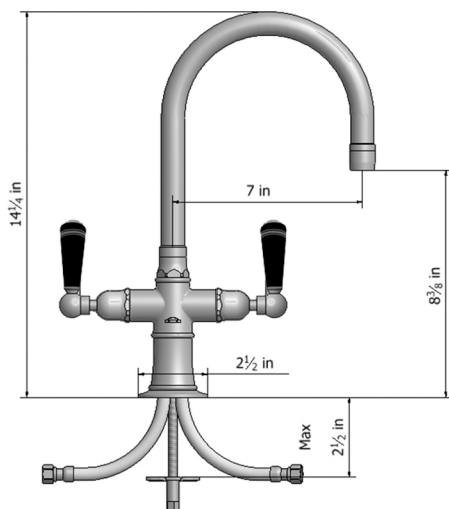

Single Hole 7" Swivel Spout with Black Ceramic Lever

Model #: 1041-B-

FEATURES:

- 7" Swivel spout
- Deck mounted
- Perfect addition for bar or pantry sinks
- Lifetime quarter turn ceramic cartridge
- Requires standard $1\frac{3}{8}$ " - $1\frac{5}{8}$ " faucet hole drilling
- Single hole design allows for multiple choices of placement on sink or counter

AVAILABLE FINISHES:

Polished Stainless (PSS) Brushed Stainless (BSS)

SPECIFICATION DRAWING:

AVAILABLE HANDLES: