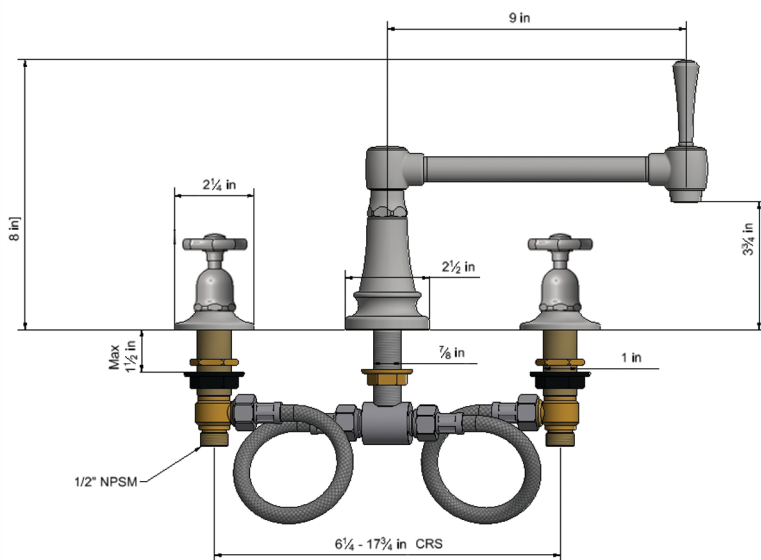

# Deck Mount 8 7/8" Articulated Single Swivel Spout with Metal Wheel

**Model #: 1037-X-**

## FEATURES:

- 8 7/8" Reach single articulated swivel spout
- Perfect for standard or prep sinks
- Handle on spout allows for easy movement
- Lifetime quarter turn ceramic cartridge
- Requires standard 1 3/8" - 1 5/8" faucet hole drilling
- Widespread deck mount

## SPECIFICATION DRAWING: