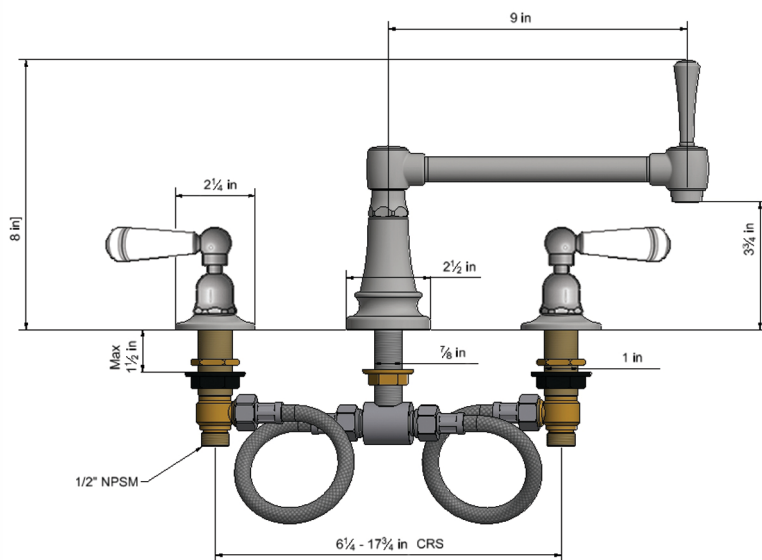

Deck Mount 8 7/8" Articulated Single Swivel Spout with White Ceramic Lever

Model #: 1037-W-

FEATURES:

- 8 7/8" Reach single articulated swivel spout
- Perfect for standard or prep sinks
- Handle on spout allows for easy movement
- Lifetime quarter turn ceramic cartridge
- Requires standard 1 3/8" - 1 5/8" faucet hole drilling
- Widespread deck mount

AVAILABLE FINISHES:

Polished Stainless (PSS) Brushed Stainless (BSS)

SPECIFICATION DRAWING:

AVAILABLE HANDLES: