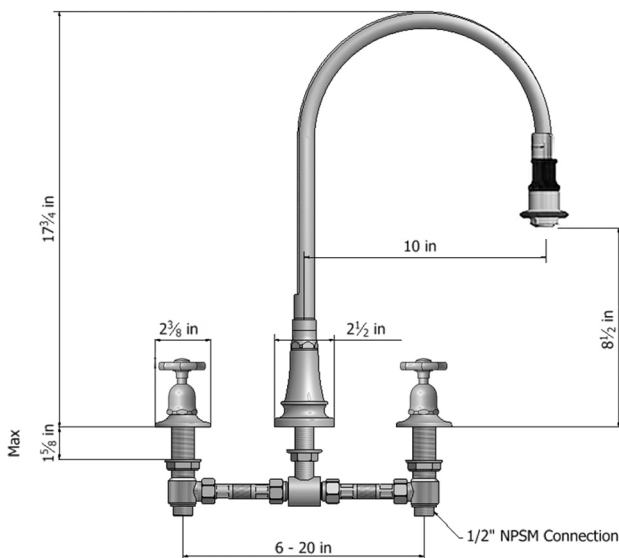

Deck Mount Pull-Off Spray with 10" Swivel Spout with Metal Wheel

Model #: 1032-X-

FEATURES:

- 10" Pull-off spray swivel spout
- Patented pull off spray design
- Push/pull spray head diverts from stream to spray
- Silicone nozzles for easy cleaning
- Plastic coated stainless steel hose for easy cleaning
- Built in air gap
- Lifetime quarter turn ceramic cartridge
- Requires standard 1 3/8" - 1 5/8" faucet hole drilling
- Widespread deck mount

AVAILABLE FINISHES:

Polished Stainless (PSS) Brushed Stainless (BSS)

SPECIFICATION DRAWING:

AVAILABLE HANDLES: