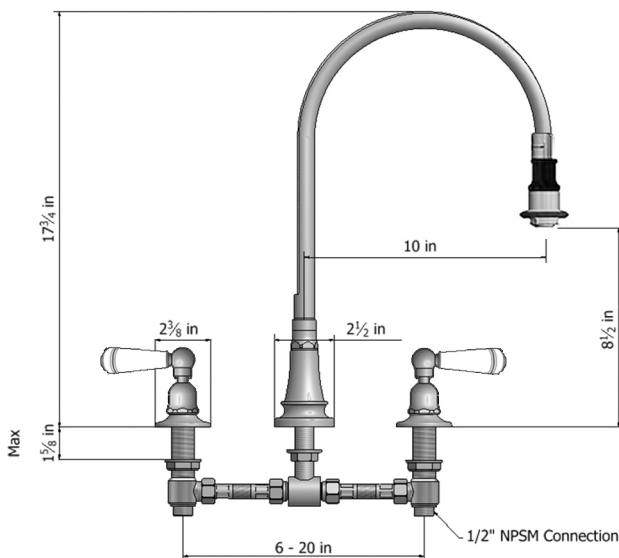

SPECIFICATION DRAWING: