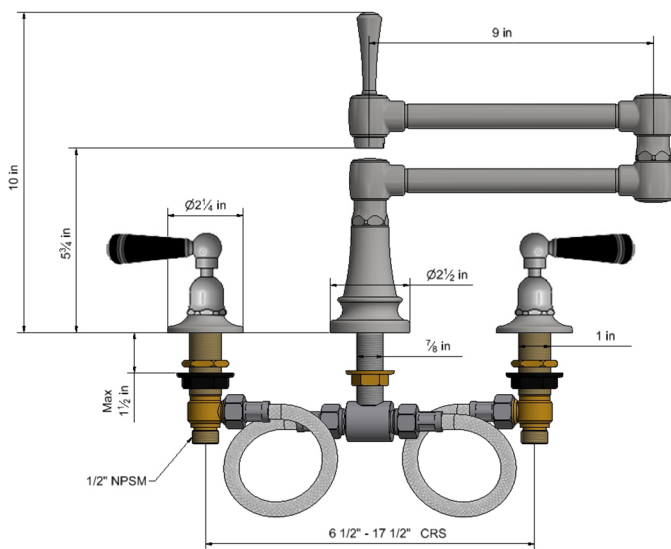

Deck Mount 17 3/4" Articulated Dual Swivel Spout with Black Ceramic Lever

Model #: 1030-B-

JACLO[®]
Confidence from start to finish.™

FEATURES:

- 17 3/4" Reach double articulated swivel spout
- Perfect for large farm style sinks
- Handle on spout allows for easy movement
- Lifetime quarter turn ceramic cartridge
- Requires standard 1 3/8" - 1 5/8" faucet hole drilling
- Widespread deck mount

AVAILABLE FINISHES:

Polished Stainless (PSS) Brushed Stainless (BSS)

SPECIFICATION DRAWING:

AVAILABLE HANDLES: