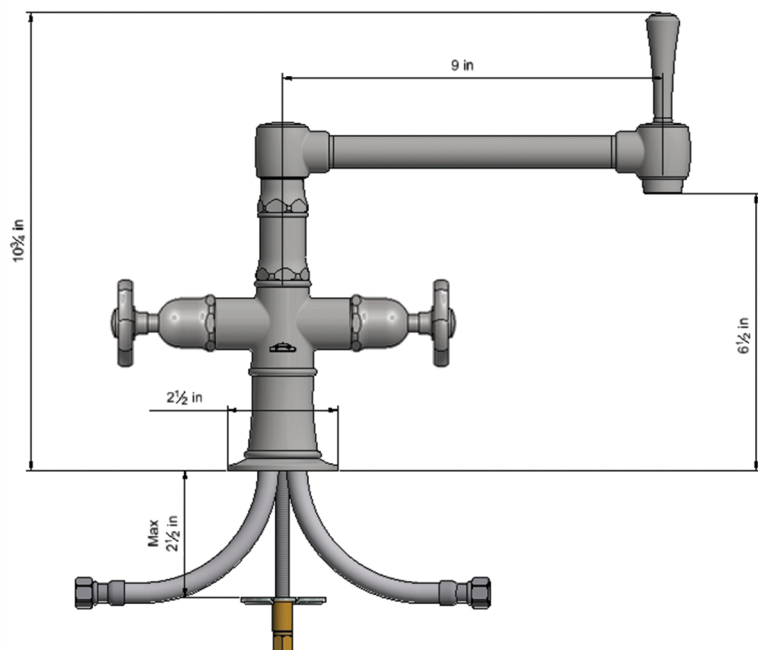

Deck Mount 8 7/8" Articulated Single Swivel Spout with Metal Wheel

Model #: 1027-X-

FEATURES:

- 8 7/8" Reach single articulated swivel spout
- Perfect for standard or prep sinks
- Handle on spout allows for easy movement
- Lifetime quarter turn ceramic cartridge
- Requires standard 1 3/8" -1 5/8" faucet hole drilling
- Single hole design allows for multiple choices of placement on sink or counter

AVAILABLE FINISHES:

Polished Stainless (PSS) Brushed Stainless (BSS)

SPECIFICATION DRAWING:

AVAILABLE HANDLES: