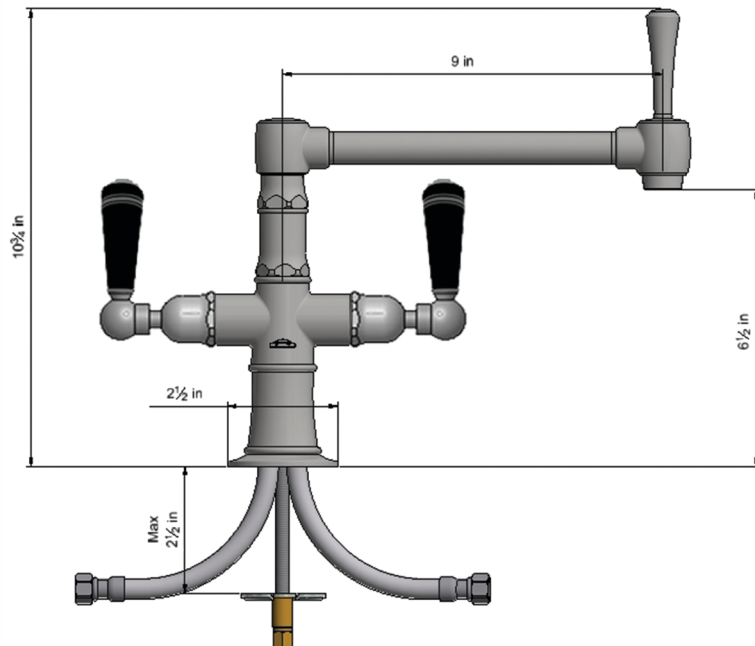

# Deck Mount 8 7/8" Articulated Single Swivel Spout with Black Ceramic Lever

**Model #: 1027-B-**

**JACLO**  
Confidence from start to finish.™

## FEATURES:

- 8 7/8" Reach single articulated swivel spout
- Perfect for standard or prep sinks
- Handle on spout allows for easy movement
- Lifetime quarter turn ceramic cartridge
- Requires standard 1 3/8" - 1 5/8" faucet hole drilling
- Single hole design allows for multiple choices of placement on sink or counter

## SPECIFICATION DRAWING: