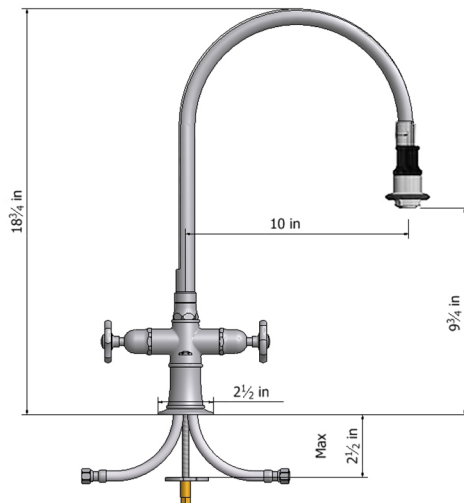

SPECIFICATION DRAWING: