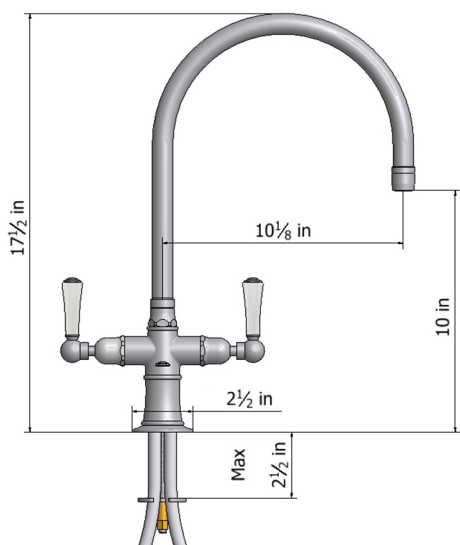

SPECIFICATION DRAWING: