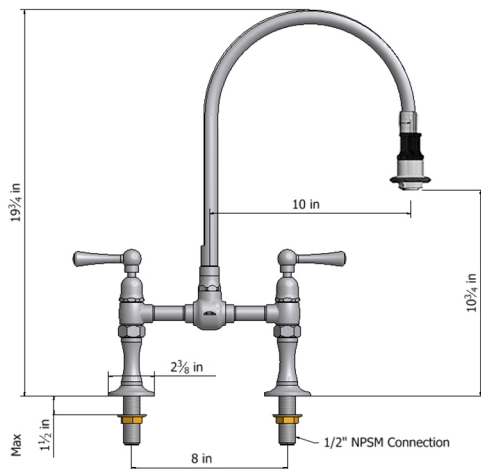

Deck Mount Pull-Off Spray with 10" Swivel Spout with Metal Lever

Model #: 1015-M-

FEATURES:

- 10" Pull-off spray swivel spout
- Patented pull off spray design
- Push/pull spray head diverts from stream to spray
- Silicone nozzles for easy cleaning
- Plastic coated stainless steel hose for easy cleaning
- Built in air gap
- Lifetime quarter turn ceramic cartridge
- Requires standard 1 3/8" - 1 5/8" faucet hole

AVAILABLE FINISHES:

Polished Stainless (PSS) Brushed Stainless (BSS)

SPECIFICATION DRAWING:

AVAILABLE HANDLES: