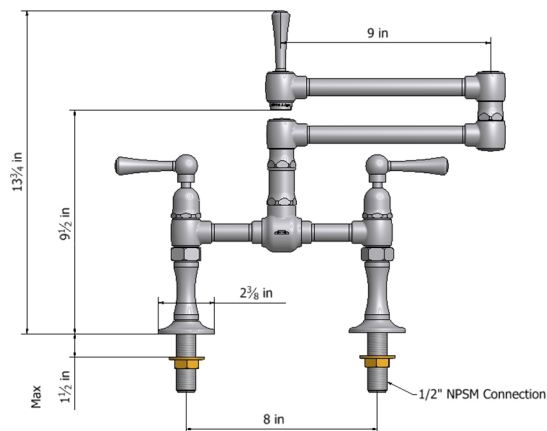

Deck Mount 17 3/4" Articulated Dual Swivel Spout with Metal Lever

Model #: 1013-M-

FEATURES:

- 17 3/4" Reach double articulated swivel spout
- Perfect for large farm style sinks
- Handle on spout allows for easy movement
- Lifetime quarter turn ceramic cartridge
- Requires standard 1 3/8" -1 5/8" faucet hole drilling

AVAILABLE FINISHES:

Polished Stainless (PSS) Brushed Stainless (BSS)

SPECIFICATION DRAWING:

AVAILABLE HANDLES:

COMPLIANCES:

Complies with: ASME A112.18.1-2012/CSA B125.1-12