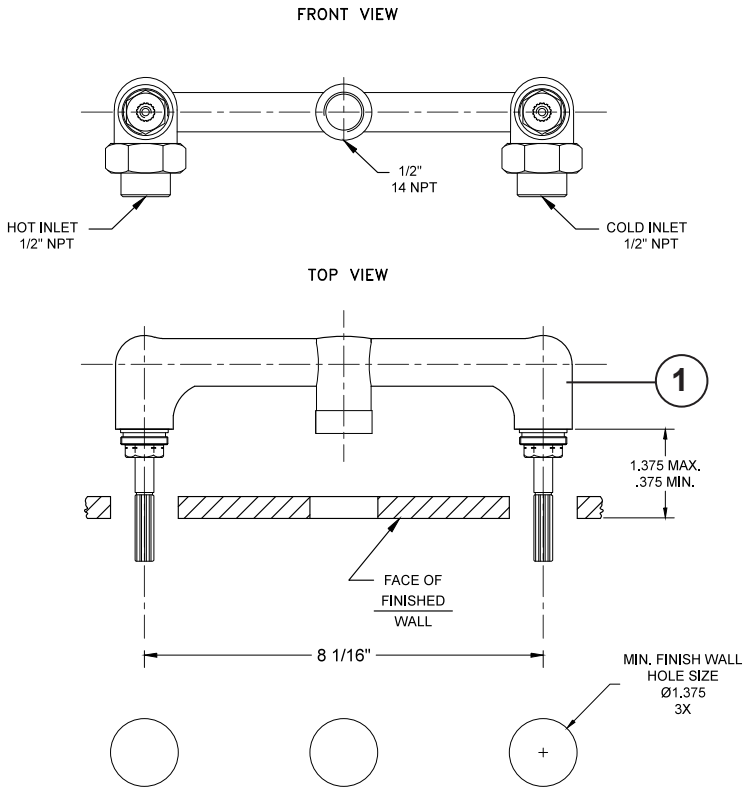

INSTALLATION INSTRUCTIONS

Contempo Wall Faucet

Rough Valve for Contempo Wall Faucet Part #: 5550-RGH

Contempo Wall Faucet Trim Part #'s: 9880-W-WT459-TR (Lever), 9880-W-WT462-TR (Cross)

JACLO®

Confidence from start to finish.™

FIGURE 1

FIGURE 2

COMPONENT PARTS	
1	Rough Valve - 5550-RGH
2	Spout - A-428-***
3	Sleeve & Escutcheon (2) H-4601-***
4	Handle (2) - H-459-*** (Lever) / H-462-*** (Cross)
5	Hot Cartridge - 5550-HOT-CART-RGH
6	Cold Cartridge - 5550-COLD-CART-RGH

INSTALLATION

1. Install mixer and valve assembly in wall (Figure 1). Note: min/max dimensions from finished wall and min. finished wall hole sizes
2. Plumb hot and cold inlet with appropriate fittings
3. Install finished wall
4. Slide escutcheon onto spout
5. Using suitable thread sealant, thread spout into center outlet (Figure 2)
6. Thread trim cylinders onto hot and cold valves
7. Slide escutcheons onto trim cylinders and push up to finished wall
8. Install hot and cold lever or cross handles and tighten set screws