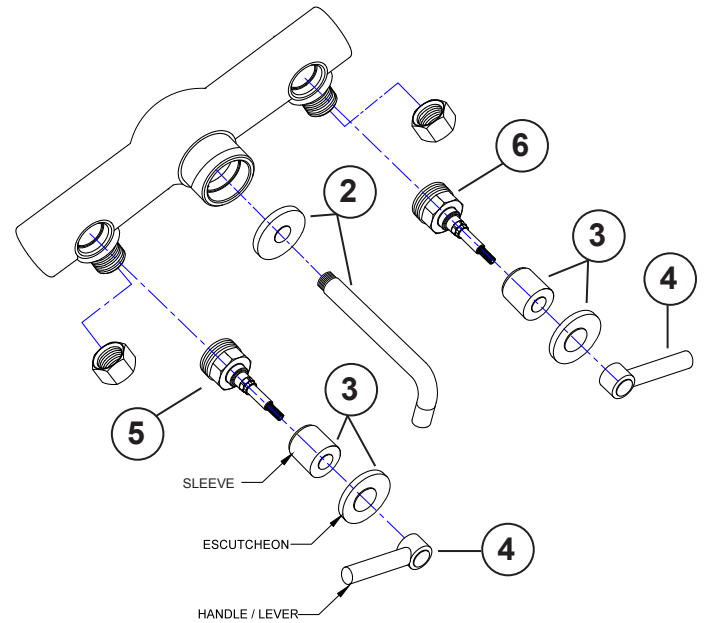

INSTALLATION INSTRUCTIONS

Contempo Wall Faucet

Rough Valve for Contempo Wall Faucet Part #: 5550-RGH

Contempo Wall Faucet Trim Part #'s: 9880-W-WT459-TR (Lever), 9880-W-WT462-TR (Cross)

JACLO®

Confidence from start to finish.™

FIGURE 1

FIGURE 2

COMPONENT PARTS	
1	Rough Valve - 5550-RGH
2	Spout - A-428-***
3	Sleeve & Escutcheon (2) H-4601-***
4	Handle (2) - H-459-*** (Lever) / H-462-*** (Cross)
5	Hot Cartridge - 5550-HOT-CART-RGH
6	Cold Cartridge - 5550-COLD-CART-RGH

INSTALLATION

1. Install mixer and valve assembly in wall (Figure 1). Note: min/max dimensions from finished wall and min. finished wall hole sizes
2. Plumb hot and cold inlet with appropriate fittings
3. Install finished wall
4. Slide escutcheon onto spout
5. Using suitable thread sealant, thread spout into center outlet (Figure 2)
6. Thread trim cylinders onto hot and cold valves
7. Slide escutcheons onto trim cylinders and push up to finished wall
8. Install hot and cold lever or cross handles and tighten set screws