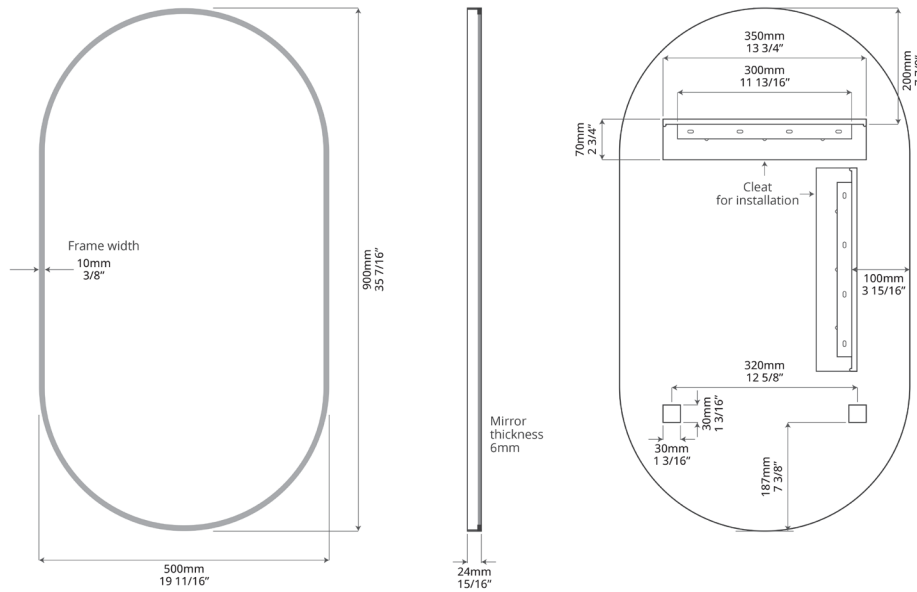

FEATURES:

- Premium glass quality: Distortion-free reflection with exceptional clarity.
- Dual mounting options: Designed for both vertical or horizontal installation.
- Easy installation: Equipped with a sturdy cleat mounting system for secure, hassle-free setup.
- Premium frame finish: Seamless aluminum frame in Brushed Gold or Matte Black.
- Enhanced safety: Safety film backing minimizes risk in case of breakage.
- Long-lasting clarity: Copper-free mirror resists corrosion and edge deterioration.
- Easy to clean: Smooth, low-maintenance surface.
- Multiple sizes available: Fits various bathroom layouts and styles.
- Reliable quality: Backed by a 5-year limited warranty for peace of mind.

Dimensions (WxHxD):

19 11/16" x 35 7/16" x 15/16"
 (500mm x 900mm x 24mm)

FRAME FINISHES:

Model #	Description	Frame Finish	Weight (lbs)	Weight (kgs)
IM1120.BG	Morgan 20" x 36" Mirror	Brushed Gold	13	5.9
IM1120.MB	Morgan 20" x 36" Mirror	Matte Black	13	5.9

Diagram and measurements:

What's in the box:

- 1 mirror with cleat installation
- + 1 wall cleat
- 4 screws
- 4 wall anchors

Warranty:

5-year warranty

Refer to <https://icobath.com/resources/warranties/> for full warranty coverage details.

FINITIONS DU CADRE :

Dimensions (LxHxP):

19 11/16" x 35 7/16" x 15/16"
(500mm x 900mm x 24mm)

Modèle #	Description	Finitions du cadre	Poids (l)	Poids (kg)
IM1120.BG	Morgan 20" x 36" Miroir	Or brossé	13	5.9
IM1120.MB	Morgan 20" x 36" Miroir	Noir mat	13	5.9