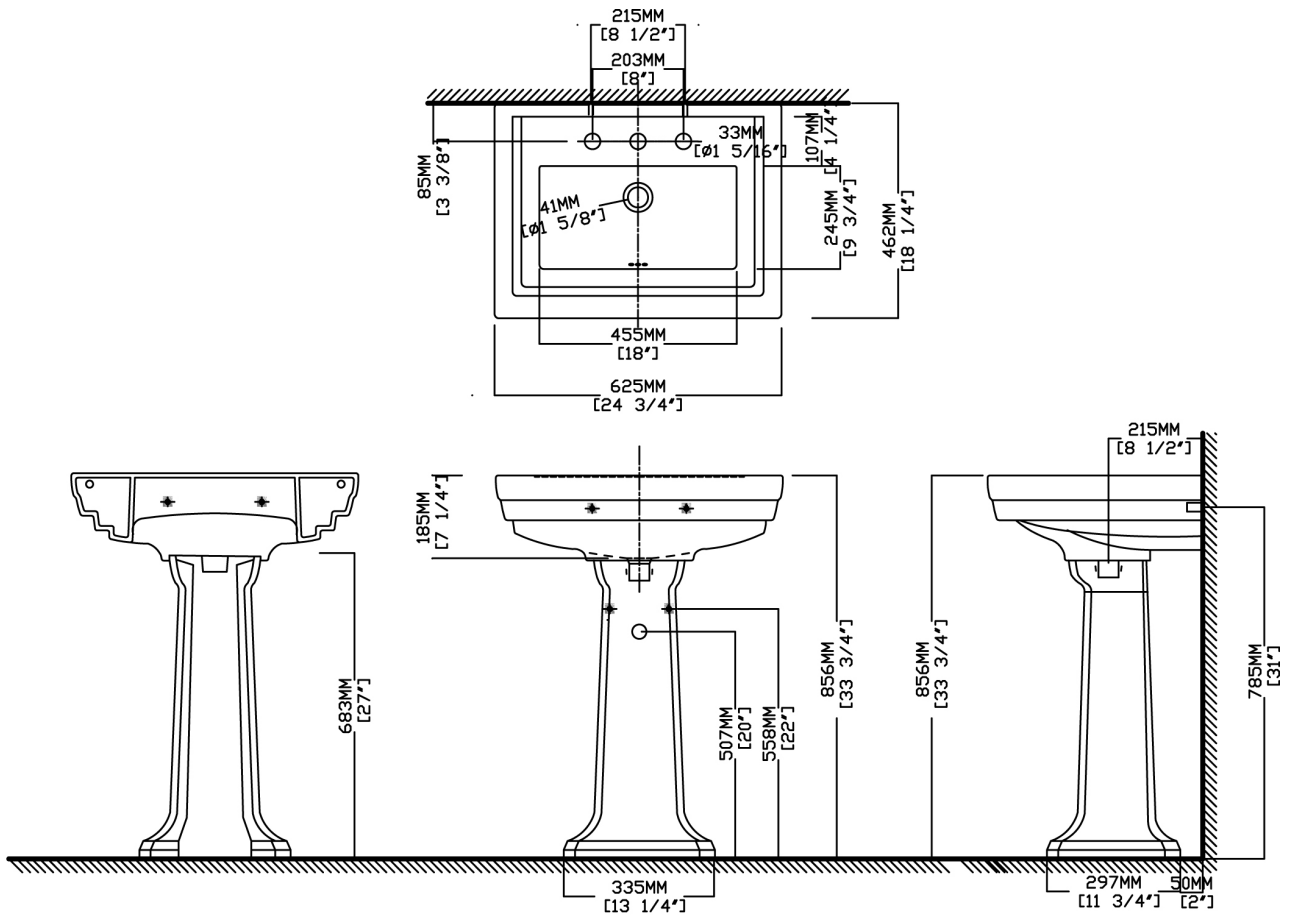

RICHMOND

Petite Pedestal Lavatory

5125.082 Lavatory, 5122.331 Pedestal

Product Features

- Vitreous china
- Pedestal lavatory with overflow
- 8" (20.3 cm) faucet centers (-8)
- MicroGlaze™ anti-microbial glaze
- ADA compliant

PRODUCT OPTIONS

Glaze Colors

.01 White

.06 Biscuit

Dimensional Diagram

IMPORTANT: Dimensions are nominal and may vary within the range of tolerance per by NSI Standard A112.19.2. These measurements are subject to change. No responsibility is assumed for use of superseded or voided pages.