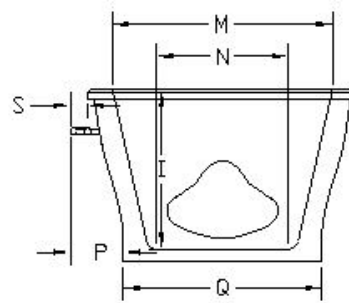

Approvals

UPC & USPC US & Canada

Model	GC	AC	A	B	C	D	E	F	G	H	I	J	K	L	M	N	O	P
7040	N/A	√	70"	40"	12"	35"	N/A	N/A	N/A	26"	24"	6½"	63"	40"	33"	20"	48"	8"
			Q	R	S	T	Water Cap. (empty)				Water Cap. (w/bather)							
			30"	116°	2½"	19½"	122 gal.				107 gal.