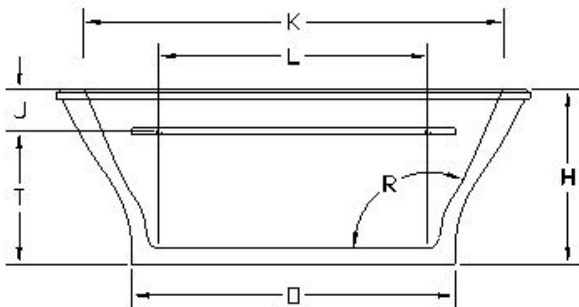

Model	GC	AC	A	B	C	D	E	F	G	H	I	J	K	L	M	N	O	P
7040	N/A	√	70"	40"	12"	35"	N/A	N/A	N/A	26"	24"	6½"	63"	40"	33"	20"	48"	8"
			Q	R	S	T	Water Cap. (empty)				Water Cap. (w/bather)							
			30"	116°	2½"	19½"	122 gal.				107 gal.