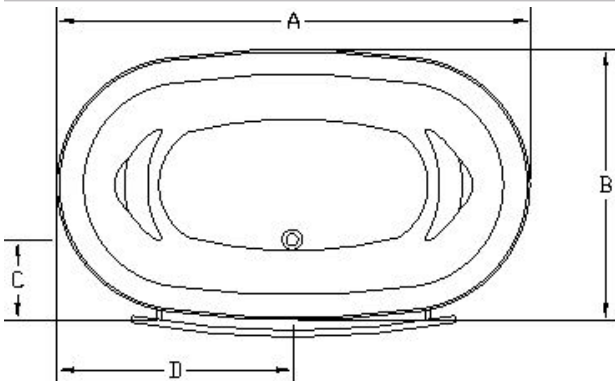

**70"L x 40"W x 26"D 24" ID**  
**Drop-In 70"L x 40"W x 25"H**

Available as Tub only or Thermal Air

### Approvals

UPC & USPC US & Canada

Model	GC	AC	A	B	C	D	E	F	G	H	I	J	K	L	M	N	O	P
7040	N/A	√	70"	40"	12"	35"	N/A	N/A	N/A	26"	24"	6½"	63"	40"	33"	20"	48"	8"
			Q	R	S	T	Water Cap. (empty)				Water Cap. (w/bather)							
			30"	116°	2½"	19½"	122 gal.				107 gal.							