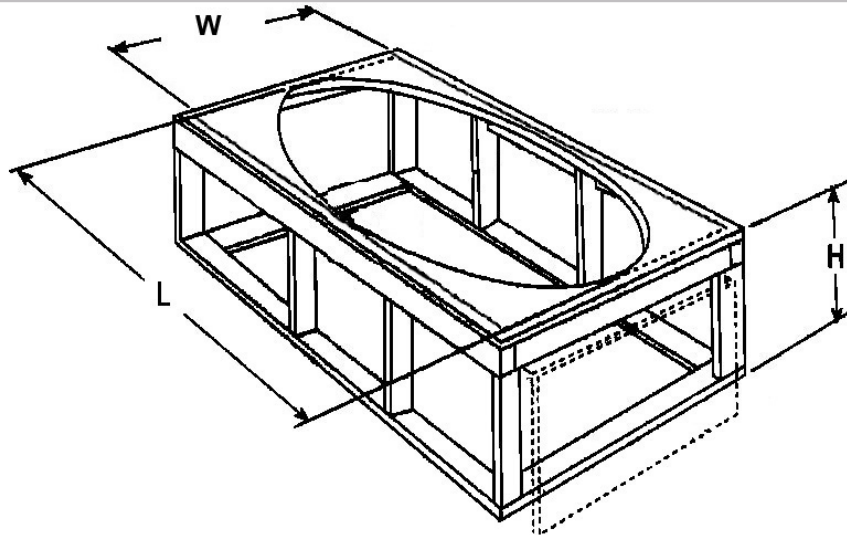

Maestro Tub - construction features:

- Finished in 1/8" thick layer of deep lustrous acrylic
- Extra thick reinforced fiberglass
- Smooth anti-slip bottom
- Foam Fill sound insulator
- Integral Cable waste & overflow

Maestro PVC Systems – include:

- 8 Fully directional adjustable PVC jets
- Anti-vortex safety suction.
- Color matched system trim
- HydroOzone ozone sanitation system
- Rigid PVC piping
- Pre-wired pump on pump platform (standard pump location only)
- Self draining pump and system
- Soft Touch electronic on/off control with 30 min integral timer
- Integral E-Z Level platform facilitates installation
- Must be set in Mortar Base

Framing Dimensions

Tub Opening Dimensions

(L)enght	(W)idth	(H)eight
64"	30"	17¾"
70"	34"	17¾"