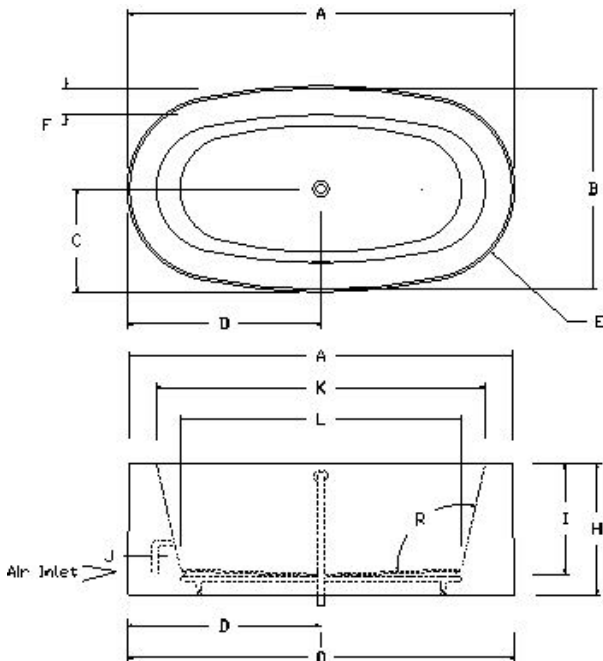

Air Inlet location
at 9:00 from overflow

Model	GC	AC	A	B	C	D	E	F	G	H	I	J	K	L	M	N	O	P
7232	N/A	√	72"	32"	19½"	36½"	17½"R	5"	N/A	25"	21"	1"	62"	53"	28"	24"	73"	4½"
								Q	R	S	T	Water Cap. (empty)			Water Cap. (w/bather)			
								39"	105°	6—8"	22½"	89 gal.			74 gal.