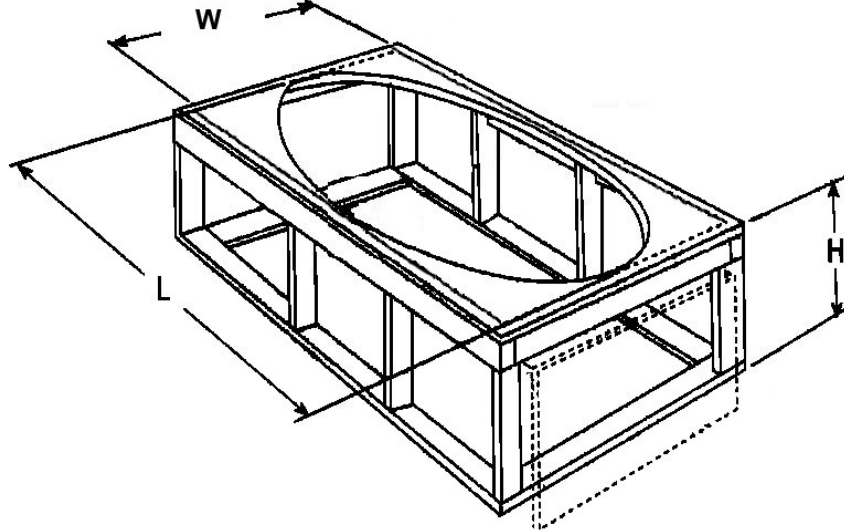

Maestro Tub - construction features:

- Finished in 1/8" thick layer of deep lustrous acrylic
- Extra thick reinforced fiberglass
- Smooth anti-slip bottom
- Foam Fill sound insulator
- Integral Cable waste & overflow

Maestro PVC Systems – include:

- 8 Fully directional adjustable PVC jets
- Anti-vortex safety suction.
- Color matched system trim
- HydroOzone ozone sanitation system
- Rigid PVC piping
- Pre-wired pump on pump platform (standard pump location only)
- Self draining pump and system
- Soft Touch electronic on/off control with 30 min integral timer
- Integral E-Z Level platform facilitates installation
- Must be set in Mortar Base

Framing Dimensions

Tub Opening Dimensions

(L)enght	(W)idth	(H)eight
68"	36"	24"