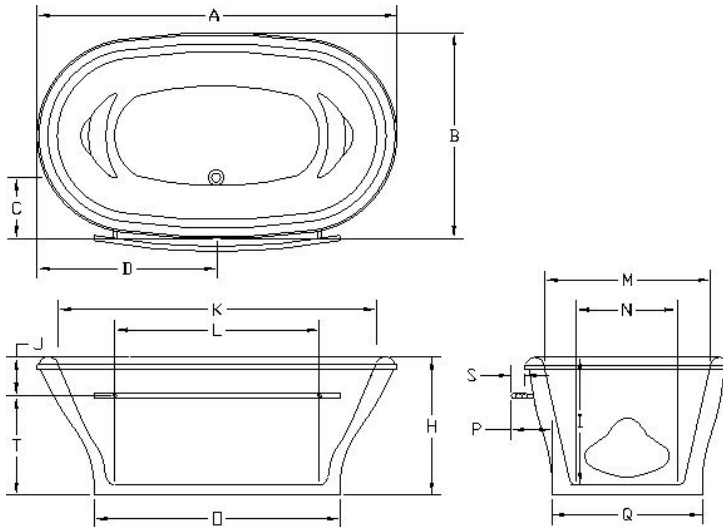

Likewise, the beautifully elegant Rembrandt tub with its subtle sloping curves will inspire both your passion and emotion.

**70"L x 40"W x 27"D 24" ID
 Drop-In 70"L x 40"D x 25"H**

Available as Tub only or Thermal Air

Approvals

UPC & USPC US & Canada

Model	GC	AC	A	B	C	D	E	F	G	H	I	J	K	L	M	N	O	P
7040	N/A	√	70"	40"	12"	35"	N/A.	N/A	N/A	27"	25"	7½"	63"	40"	33"	20"	48"	8"
			Q	R	S	Water Cap. (empty)					Water Cap. (w/bather)							
			30"	N/A	2½"	122 gal.					107 gal.							