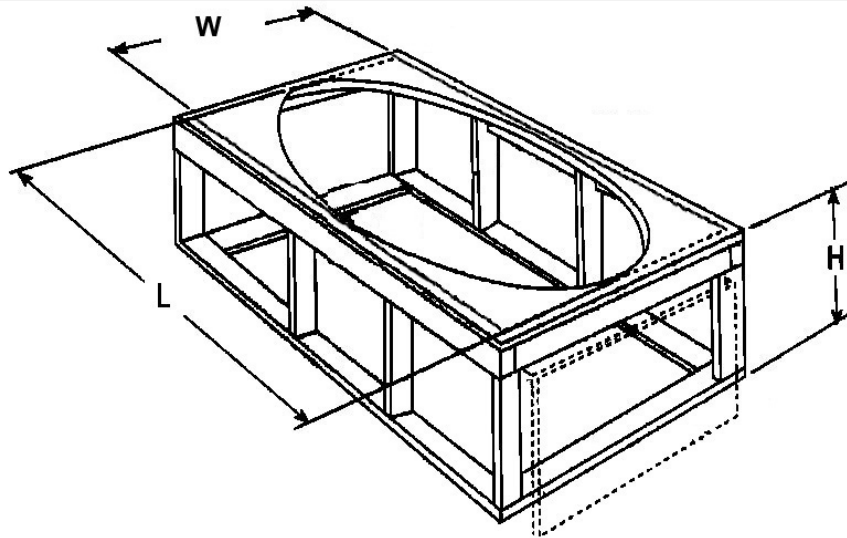

**Maestro Tub - construction features:**

- Finished in 1/8" thick layer of deep lustrous acrylic
- Extra thick reinforced fiberglass
- Smooth anti-slip bottom
- Foam Fill sound insulator
- Integral Cable waste & overflow

**Maestro PVC Systems – include:**

- 8 Fully directional adjustable PVC jets
- Anti-vortex safety suction.
- Color matched system trim
- HydroOzone ozone sanitation system
- Rigid PVC piping
- Pre-wired pump on pump platform (standard pump location only)
- Self draining pump and system
- Soft Touch electronic on/off control with 30 min integral timer
- Integral E-Z Level platform facilitates installation
- Must be set in Mortar Base

Framing Dimensions

Tub Opening Dimensions

(L)enght	(W)idth	(H)eight
70"	38"	16 1/4"