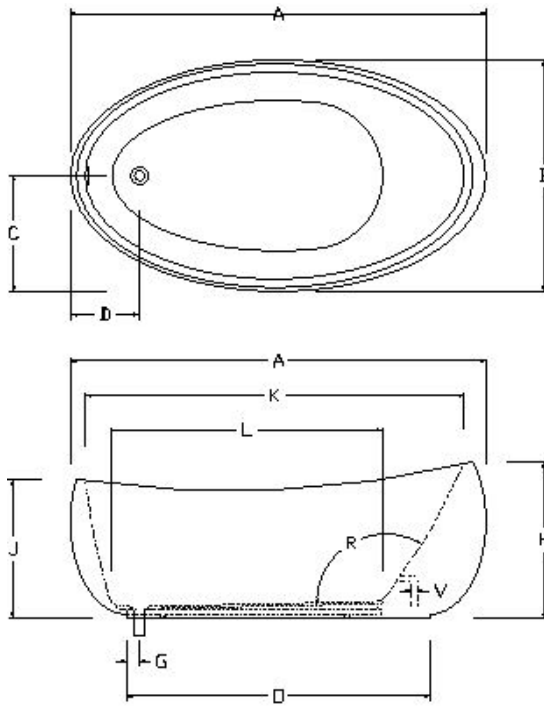

72"L x 40"W x 27"D 20" ID
Drop-In 72"L x 40"W x 21"H

Available as Tub only or Thermal Air

Approvals

UPC & USPC US & Canada

Model	G	AC	A	B	C	D	E	F	G	H1	H2	H3	I	J	K	L	M	N	O
7240	N/	√	72"	40"	20"	12"	N/A	N/A	2¼"	27"	24"	22"	20"	1½"	65¾"	47"	36"	26"	52½"
		P	Q	R	S	T	U	V		Water Cap. (empty)					Water Cap. (w/bather)				
		10¼"	20½"	122°	22"	6-8"	1½"	1"		91 gal.					76 gal				