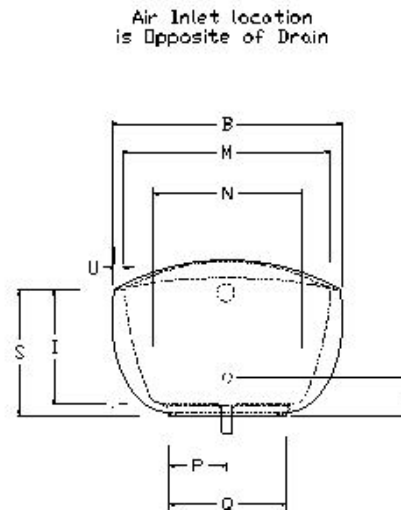

The Maestro Collection a Hydro Systems Company

29132 Avenue Paine, Valencia, CA 91355
 Phone (661) 775-0686 · Fax (661) 775-0668
 www.hydrossystem.com
 e-mail: hydro@hydrossystem.com

Picasso

Picasso
 Pablo Ruiz Picasso was a painter, draughtsman, sculptor, and one of the most recognized figures in 20th century art. Picasso's periods of dynamic change are embodied in his work. Gentle sloping curves add charm and subtlety to the tub by the same name. Like the artist's Blue Period, the Picasso tub is clean, sparse, yet warm.

72"L x 40"W x 27"D 20" ID
Drop-In 72"L x 40"W x 21"H

Available as Tub only or Thermal Air

Approvals

UPC & USPC US & Canada

Model	G	AC	A	B	C	D	E	F	G	H1	H2	H3	I	J	K	L	M	N	O
7240	N/	√	72"	40"	20"	12"	N/A	N/A	2¼"	27"	24"	22"	20"	1½"	65¾"	47"	36"	26"	52½"
		P	Q	R	S	T	U	V		Water Cap. (empty)					Water Cap. (w/bather)				
		10¼"	20½"	122°	22"	6-8"	1½"	1"		91 gal.					76 gal				