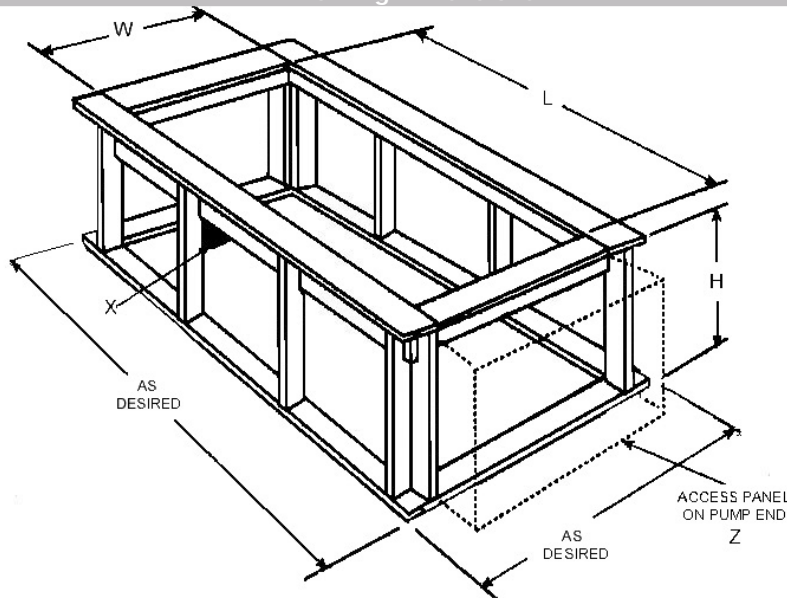

**Maestro Tub - construction features:**

- Finished in 1/8" thick layer of deep lustrous acrylic
- Extra thick reinforced fiberglass
- Smooth anti-slip bottom
- Foam Fill sound insulator
- Integral Cable waste & overflow

**Maestro PVC Systems – include:**

- 8 Fully directional adjustable PVC jets
- Anti-vortex safety suction.
- Color matched system trim
- HydroOzone ozone sanitation system
- Rigid PVC piping
- Pre-wired pump on pump platform (standard pump location only)
- Self draining pump and system
- Soft Touch electronic on/off control with 30 min integral timer
- Integral E-Z Level platform facilitates installation
- Must be set in Mortar Base

**Framing Dimensions**

**Tub Opening Dimensions**

(L)ength	(W)idth	(H)eight
70"	38"	20¾"