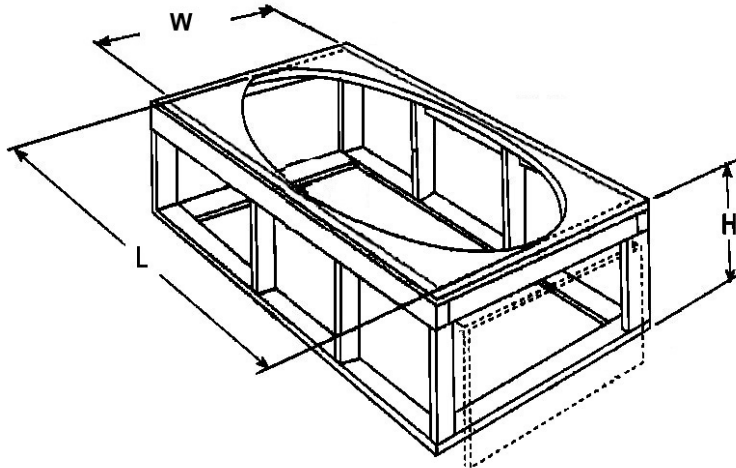

Maestro Tub - construction features:

- Finished in 1/8" thick layer of deep lustrous acrylic
- Extra thick reinforced fiberglass
- Smooth anti-slip bottom
- Foam Fill sound insulator
- Integral Cable waste & overflow

Maestro PVC Systems – include:

- 8 Fully directional adjustable PVC jets
- Anti-vortex safety suction.
- Color matched system trim
- HydroOzone ozone sanitation system
- Rigid PVC piping
- Pre-wired pump on pump platform (standard pump location only)
- Self draining pump and system
- Soft Touch electronic on/off control with 30 min integral timer
- Integral E-Z Level platform facilitates installation
- Must be set in Mortar Base

Framing Dimension

Tub Opening Dimensions

(L)enght	(W)idth	(H)eight
68"	36"	24"