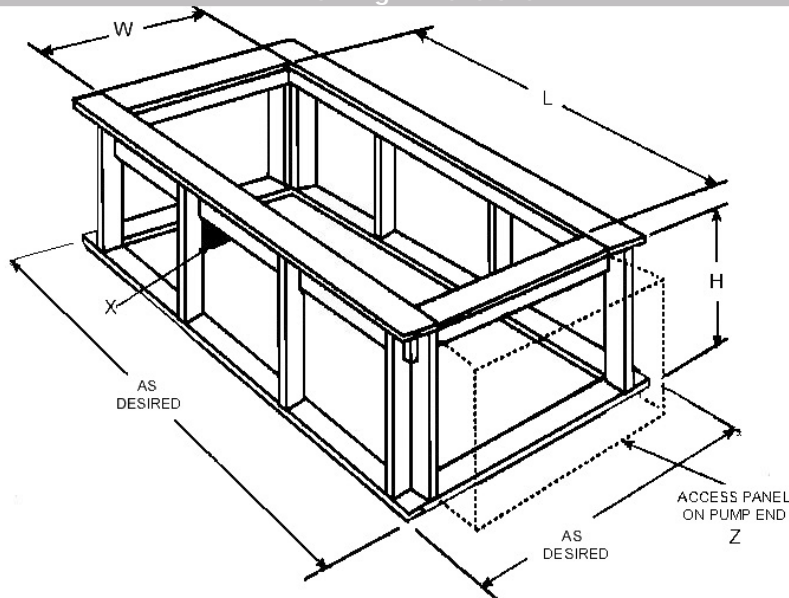

**Maestro Tub - construction features:**

- Finished in 1/8" thick layer of deep lustrous acrylic
- Extra thick reinforced fiberglass
- Smooth anti-slip bottom
- Foam Fill sound insulator
- Integral Cable waste & overflow

**Maestro PVC Systems – include:**

- 8 Fully directional adjustable PVC jets
- Anti-vortex safety suction.
- Color matched system trim
- HydroOzone ozone sanitation system
- Rigid PVC piping
- Pre-wired pump on pump platform (standard pump location only)
- Self draining pump and system
- Soft Touch electronic on/off control with 30 min integral timer
- Integral E-Z Level platform facilitates installation
- Must be set in Mortar Base

Framing Dimensions

Tub Opening Dimensions

(L)enght	(W)idth	(H)eight
68"	36"	21 3/4"