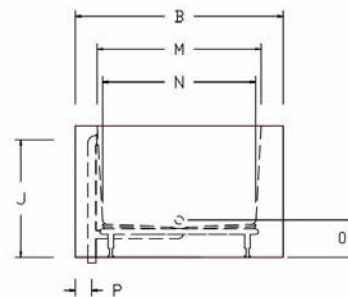

Approvals

UPC & USPC US & Canada

Maestro Construction features:

- Thick layer of deep lustrous acrylic
- Extra thick reinforced fiberglass
- Foam Fill sound insulator
- Integral waste & overflow

Model	GC	AC	A	B	C	D	E	F	G	H	I	J	K	L	M	N	O	P
7238	N/A	√	72"	38"	19"	36"	4"	4 1/4"	1"	24"	18 1/4"	21 1/2"	63 1/2"	52"	30"	28"	6-8"	3"
									Q	R			Water Cap. (empty)				Water Cap. (w/bather)	
									N/A	110°			98 gal				83 gal.