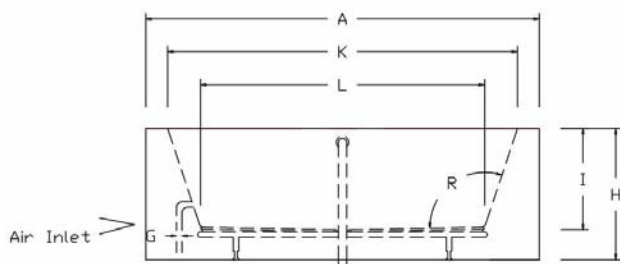

Approvals

UPC & USPC US & Canada

Maestro Construction features:

- Thick layer of deep lustrous acrylic
- Extra thick reinforced fiberglass
- Foam Fill sound insulator
- Integral waste & overflow

Model	GC	AC	A	B	C	D	E	F	G	H	I	J	K	L	M	N	O	P
7238	N/A	√	72"	38"	19"	36"	4"	4 1/4"	1"	24"	18 1/4"	21 1/2"	63 1/2"	52"	30"	28"	6-8"	3"
									Q	R			Water Cap. (empty)				Water Cap. (w/bather)	
									N/A	110°			98 gal				83 gal.