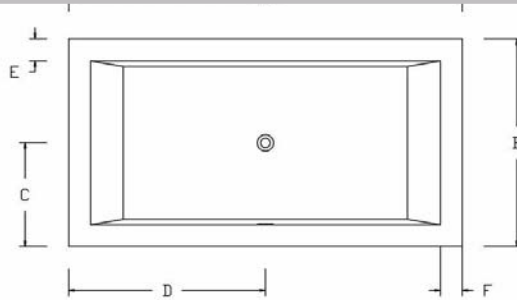

Approvals

UPC & USPC US & Canada

Maestro Construction features:

- Thick layer of deep lustrous acrylic
- Extra thick reinforced fiberglass
- Foam Fill sound insulator
- Integral waste & overflow

Model	GC	AC	A	B	C	D	E	F	G	H	I	J	K	L	M	N	O	P
7238	N/A	√	72"	38"	19"	36"	4"	4 1/4"	1"	24"	18 1/4"	21 1/2"	63 1/2"	52"	30"	28"	6-8"	3"
									Q	R			Water Cap. (empty)				Water Cap. (w/bather)	
									N/A	110°			98 gal				83 gal.