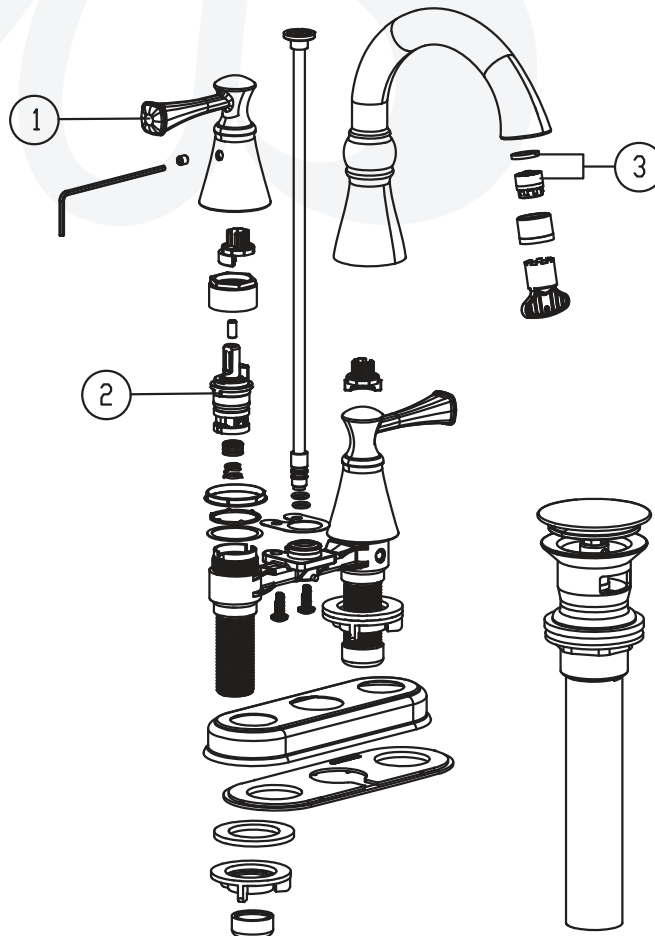

Center Set Faucet W4282801-4, W4282802-4, W4282816-4, W4282849-4

Description

WOODBURY CENTERSET

- Washerless cartridges
- Metal lever handles
- 1.2 GPM
- Brass push style pop-up drain assembly

Standards

- Complies with IAPMO UPC/cUPC
- California AB100 Complaint
- ADA Accessibility Guidelines for Buildings and Facilities - 427.4
- Controlled Mechanisms
- CALGreen compliant
- EPA WaterSense Certified by IAPMO R&T

Colors / Finishes

- W4282801-4** Chrome
- W4282802-4** PVD Satin Nickel
- W4282816-4** PVD Satin Brass
- W4282849-4** Matte Black

**BREAK DOWN
Component Parts List**

NO.	Description	Qty
1	HANDLE	2
2	CARTRIDGE	2
3	AERATOR	1

Item Number	Type	Date
W4282801-4, W4282802-4, W4282816-4, W4282849-4	Center Set	4/10/2023