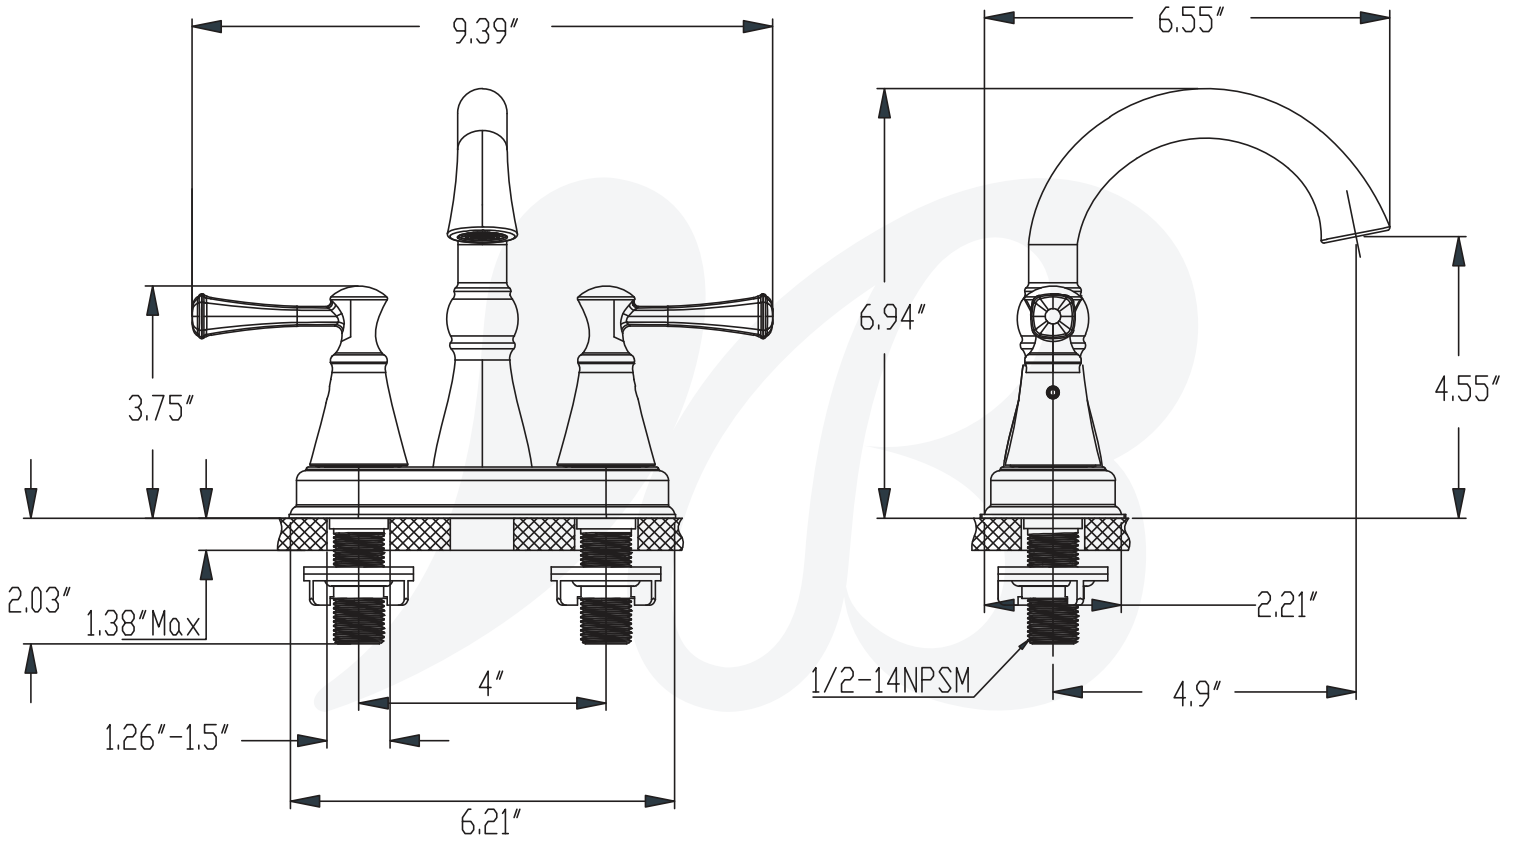

Center Set Faucet W4282801-4, W4282802-4, W4282816-4, W4282849-4

Description

WOODBURY CENTERSET

- Washerless cartridges
- Metal lever handles
- 1.2 GPM
- Brass push style pop-up drain assembly

Standards

- Complies with IAPMO UPC/cUPC
- California AB100 Complaint
- ADA Accessibility Guidelines for Buildings and Facilities - 427.4
- Controlled Mechanisms
- CALGreen compliant
- EPA WaterSense Certified by IAPMO R&T

Colors / Finishes

- W4282801-4** Chrome
- W4282802-4** PVD Satin Nickel
- W4282816-4** PVD Satin Brass
- W4282849-4** Matte Black

**BREAK DOWN
Component Parts List**

NO.	Description	Qty
1	HANDLE	2
2	CARTRIDGE	2
3	AERATOR	1

Item Number	Type	Date
W4282801-4, W4282802-4, W4282816-4, W4282849-4	Center Set	4/10/2023