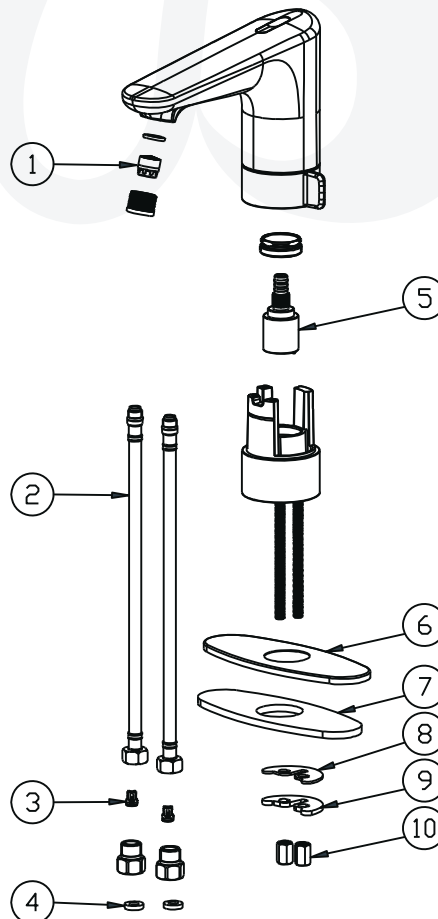

Intellisense IS Single Control - W3182901-R, W3182902-R, W3182949-R

Description

INTELLISENSE SINGLE CONTROL

- Sensor activated
- Ceramic disc cartridge
- 1.2 GPM
- Deck plate included

Standards

- Complies with IAPMO UPC/cUPC
- California AB100 Complaint
- ADA Accessibility Guidelines for Buildings and Facilities - 427.4 Controlled Mechanisms
- CALGreen compliant
- EPA WaterSense Certified by IAPMO R&T
- CE certified

W3182901-R

Colors / Finishes

- W3182901-R** Chrome
- W3182902-R** PVD Satin Nickel
- W3182949-R** Matte Black

**BREAK DOWN
Component Parts List**

NO.	Description	Qty
01	AERTRATOR	1
02	INLET	2
03	CHECKSTOP	2
04	WASHER	2
05	CARTRIDGE	1
06	FACE PLATE	1
07	PACKING	1
08	PACKING	1
09	PLATE	1
10	NUT	2