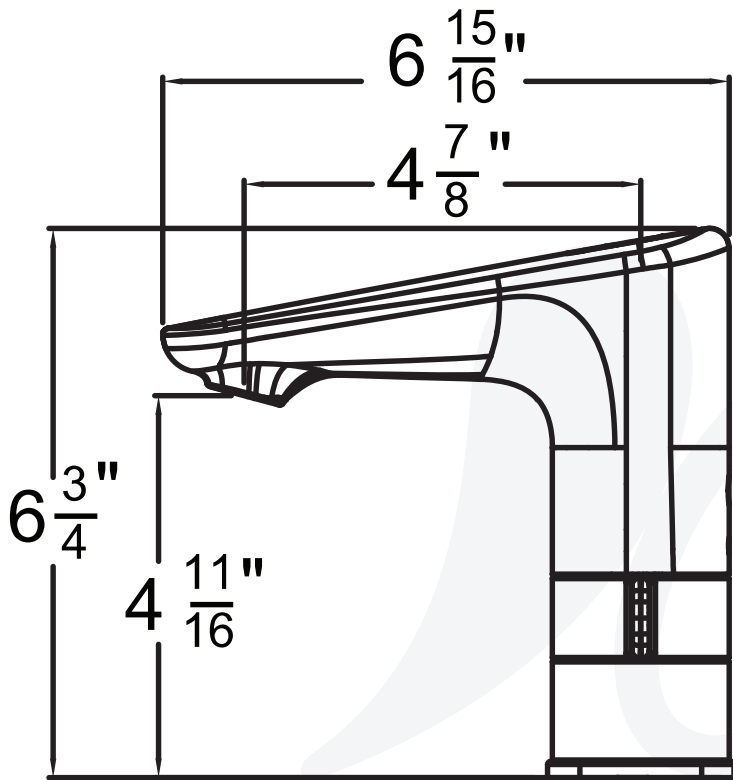

Intellisense IS Single Control - W3182901-R, W3182902-R, W3182949-R

Description

INTELLISENSE SINGLE CONTROL

- Sensor activated
- Ceramic disc cartridge
- 1.2 GPM
- Deck plate included

Standards

- Complies with IAPMO UPC/cUPC
- California AB100 Complaint
- ADA Accessibility Guidelines for Buildings and Facilities - 427.4 Controlled Mechanisms
- CALGreen compliant
- EPA WaterSense Certified by IAPMO R&T
- CE certified

W3182901-R

Colors / Finishes

- W3182901-R** Chrome
- W3182902-R** PVD Satin Nickel
- W3182949-R** Matte Black

**BREAK DOWN
Component Parts List**

NO.	Description	Qty
01	AERTRATOR	1
02	INLET	2
03	CHECKSTOP	2
04	WASHER	2
05	CARTRIDGE	1
06	FACE PLATE	1
07	PACKING	1
08	PACKING	1
09	PLATE	1
10	NUT	2