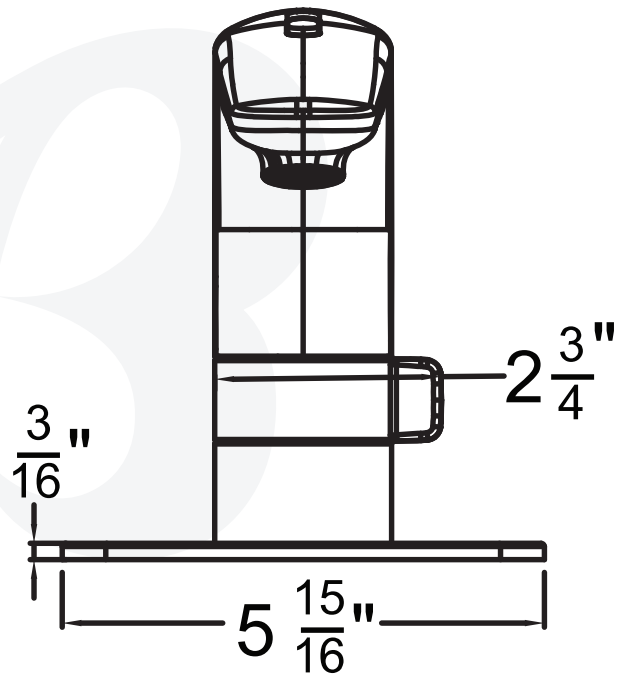

Intellisense IS Single Control - W3182901-R, W3182902-R, W3182949-R

Description

INTELLISENSE SINGLE CONTROL

- Sensor activated
- Ceramic disc cartridge
- 1.2 GPM
- Deck plate included

Standards

- Complies with IAPMO UPC/cUPC
- California AB100 Complaint
- ADA Accessibility Guidelines for Buildings and Facilities - 427.4 Controlled Mechanisms
- CALGreen compliant
- EPA WaterSense Certified by IAPMO R&T
- CE certified

W3182901-R

Colors / Finishes

- W3182901-R** Chrome
- W3182902-R** PVD Satin Nickel
- W3182949-R** Matte Black

**BREAK DOWN
Component Parts List**

NO.	Description	Qty
01	AERTRATOR	1
02	INLET	2
03	CHECKSTOP	2
04	WASHER	2
05	CARTRIDGE	1
06	FACE PLATE	1
07	PACKING	1
08	PACKING	1
09	PLATE	1
10	NUT	2