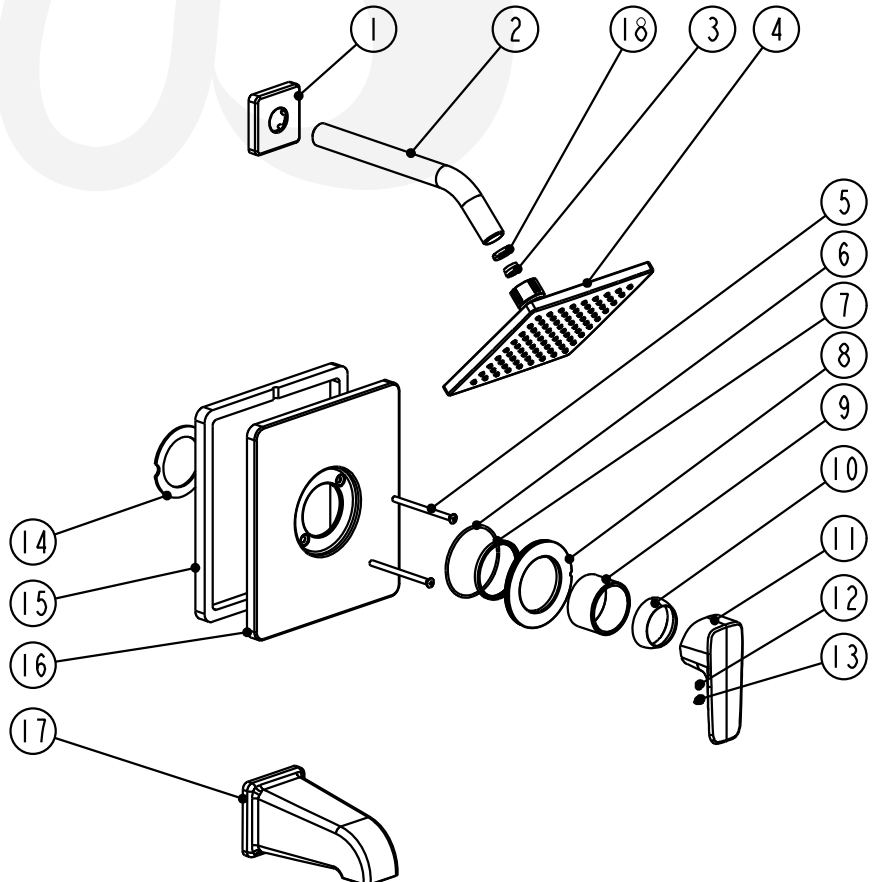

P6383501, P6383502, P6383516, P6383549 - Sevaun Tub and Shower Trim

Description

SEVAUN TUB & SHOWER TRIM

- Easy to turn lever handle
- 6" Face shower head
- Square style face plate
- 1.5 GPM shower head

This tub & shower package includes:

- Shower arm
 - Shower head
 - Valve trim
 - Tub Spout
- VALVE SOLD SEPARATELY

• P6383502

Standards

- Complies with IAPMO UPC/cUPC
- ADA Accessibility Guidelines for Buildings and Facilities - 427.4 Controlled Mechanisms

Colors / Finishes

- P6383501** Chrome
- P6383502** PVD Satin Nickel
- P6383516** PVD Satin Brass
- P6383549** Matte Black

BREAK DOWN

Component Parts List

18	CTWR0430	WASHER	1
17	CTFZ0019	SPOUT	1
16	CTCT0098	FACE PLATE	1
15	CTWP0266	SEAL	1
14	CTWP0223	PLATE	1
13	CTCP0072	CAP	1
12	CTST0117	SCREW	1
11	CTHZ0797	HANDLE	1
10	CTCP0679	COVER	1
9	CTCB0670	CAP	1
8	CTCP0678	CAP	1
7	CTRR0123	BUTTON	1
6	CTRR0113	O-RING	1
5	CTST0230	SET SCREW	2
4	ATBE0198	SHOWER	1
3	ATBA0360	RESTRICTOR	1
2	CTPT0051	SHOWER ARM	1
1	CTCT0112	FLANGE	1
NO.	Drawing No.	Part Description	Quantity