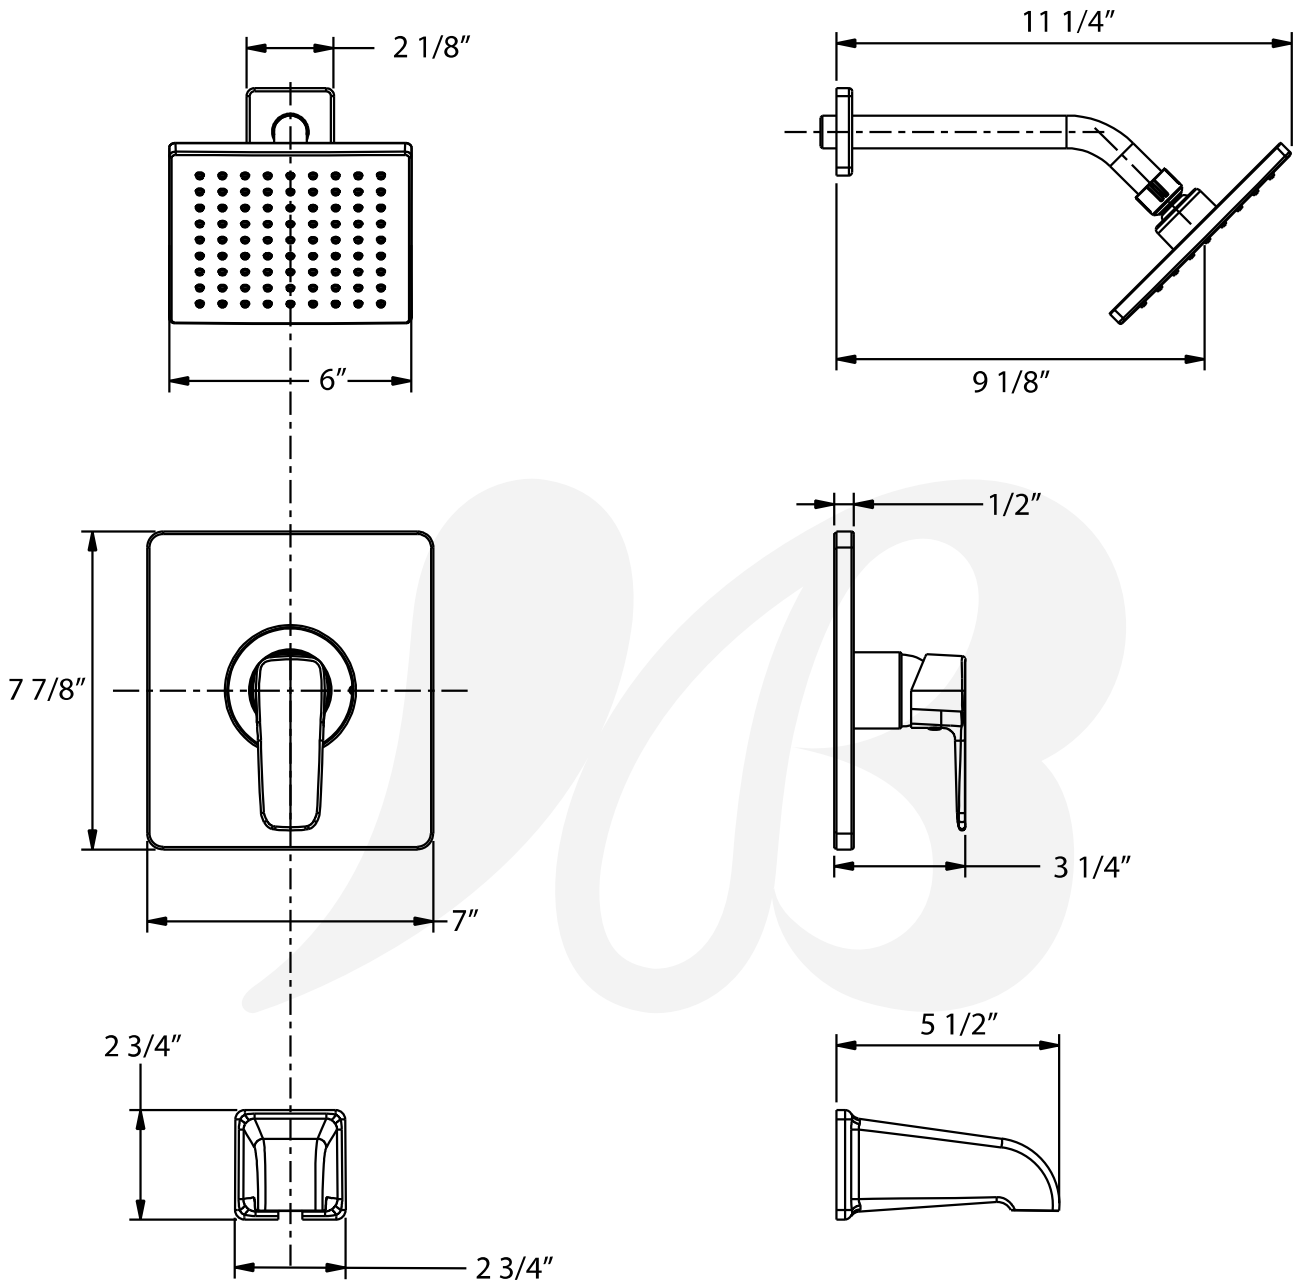

P6383501, P6383502, P6383516, P6383549 - Sevaun Tub and Shower Trim

Description

SEVAUN TUB & SHOWER TRIM

- Easy to turn lever handle
- 6" Face shower head
- Square style face plate
- 1.5 GPM shower head

This tub & shower package includes:

- Shower arm
 - Shower head
 - Valve trim
 - Tub Spout
- VALVE SOLD SEPARATELY

• P6383502

Standards

- Complies with IAPMO UPC/cUPC
- ADA Accessibility Guidelines for Buildings and Facilities - 427.4 Controlled Mechanisms

Colors / Finishes

- P6383501** Chrome
- P6383502** PVD Satin Nickel
- P6383516** PVD Satin Brass
- P6383549** Matte Black

BREAK DOWN

Component Parts List

18	CTWR0430	WASHER	1
17	CTFZ0019	SPOUT	1
16	CTCT0098	FACE PLATE	1
15	CTWP0266	SEAL	1
14	CTWP0223	PLATE	1
13	CTCP0072	CAP	1
12	CTST0117	SCREW	1
11	CTHZ0797	HANDLE	1
10	CTCP0679	COVER	1
9	CTCB0670	CAP	1
8	CTCP0678	CAP	1
7	CTRR0123	BUTTON	1
6	CTRR0113	O-RING	1
5	CTST0230	SET SCREW	2
4	ATBE0198	SHOWER	1
3	ATBA0360	RESTRICTOR	1
2	CTPT0051	SHOWER ARM	1
1	CTCT0112	FLANGE	1
NO.	Drawing No.	Part Description	Quantity

Item Number	Type	Date
P6383501, P6383502, P6383516, P6383549	Tub and Shower Trim	2/27/2023