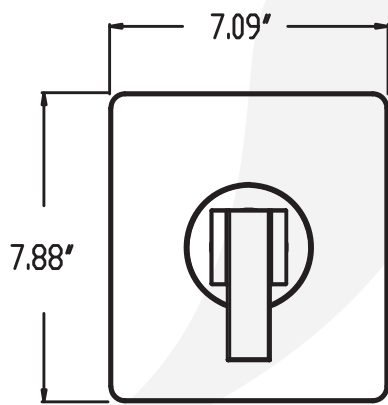

Item Number	Type	Date
P6382001-1, P6382002-1, P6382016-1, P6382049-1	Shower Trim	5/9/2023