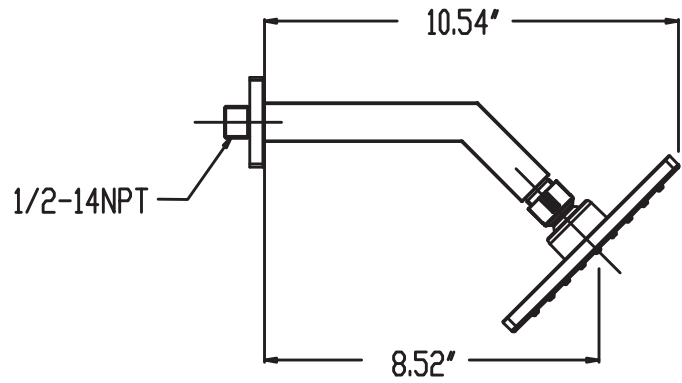

P6382001-1, P6382002-1, P6382016-1, P6382049-1 Tub and Shower Trim

Description

RAZO TUB & SHOWER TRIM

- Flat lever handle
- 6" Face shower head
- Single Setting shower head
- 1.5 GPM shower head

This tub & shower package includes:

- Shower arm
- Shower head
- Valve trim
- Tub Spout

• VALVE SOLD SEPARATELY:

• P6382001-1

Standards

- Complies with IAPMO UPC/cUPC
- ADA Accessibility Guidelines for Buildings and Facilities - 427.4 Controlled Mechanisms

Colors / Finishes

- P6382001-1** Chrome
- P6382002-1** PVD Satin Nickel
- P6382016-1** PVD Satin Brass
- P6382049-1** Matte Black

BREAK DOWN
Component Parts List

NO.	Description	Qty
1	SHOWER	1
2	HANDLE ASSEMBLY	1