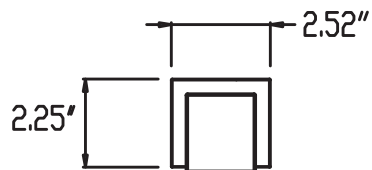

Item Number	Type	Date
P6382001-1, P6382002-1, P6382016-1, P6382049-1	Shower Trim	5/9/2023