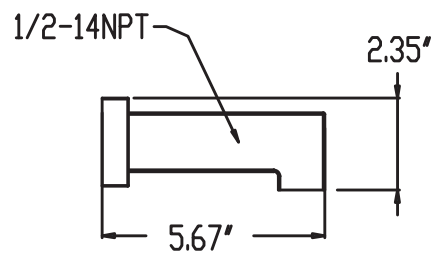

P6382001-1, P6382002-1, P6382016-1, P6382049-1 Tub and Shower Trim

Description

RAZO TUB & SHOWER TRIM

- Flat lever handle
- 6" Face shower head
- Single Setting shower head
- 1.5 GPM shower head

This tub & shower package includes:

- Shower arm
- Shower head
- Valve trim
- Tub Spout

• VALVE SOLD SEPARATELY:

• P6382001-1

Standards

- Complies with IAPMO UPC/cUPC
- ADA Accessibility Guidelines for Buildings and Facilities - 427.4 Controlled Mechanisms

Colors / Finishes

- P6382001-1** Chrome
- P6382002-1** PVD Satin Nickel
- P6382016-1** PVD Satin Brass
- P6382049-1** Matte Black

BREAK DOWN
Component Parts List

NO.	Description	Qty
1	SHOWER	1
2	HANDLE ASSEMBLY	1