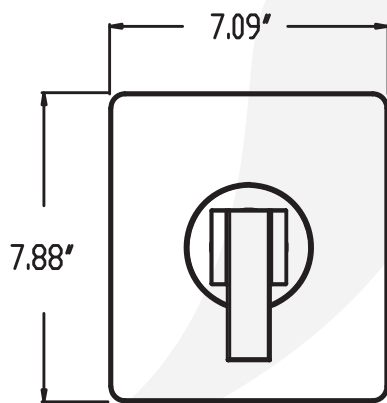

Item Number	Type	Date
P6182001-1, P6182002-1, P6182016-1, P6182049-1	Shower Trim	5/9/2023