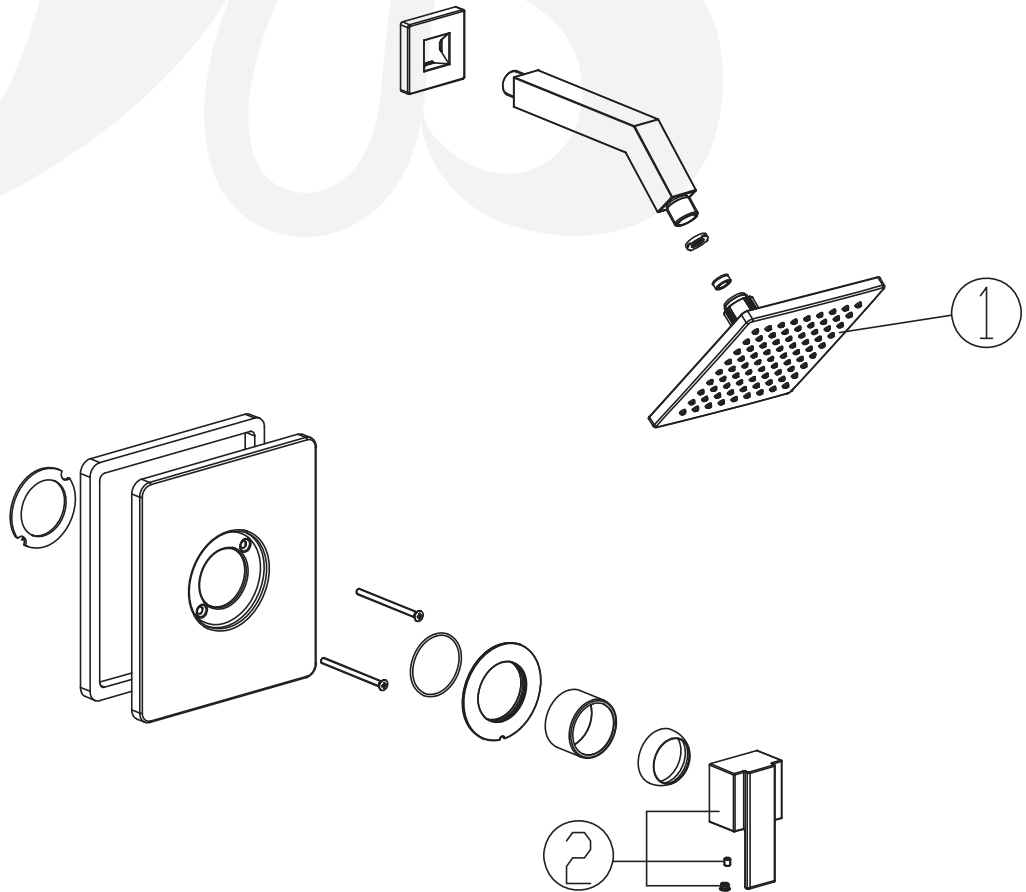

P6182001-1, P6182002-1, P6182016-1, P6182049-1 Shower Trim

Description

RAZO SHOWER TRIM

- Flat lever handle
- 6" Face shower head
- Single Setting shower head
- 1.5 GPM shower head

This tub & shower package includes:

- Shower arm
- Shower head
- Valve trim

VALVE SOLD SEPARATELY:

• **P6182001-1**

Standards

- Complies with IAPMO UPC/cUPC
- ADA Accessibility Guidelines for Buildings and Facilities - 427.4 Controlled Mechanisms

Colors / Finishes

- P6182001-1** Chrome
- P6182002-1** PVD Satin Nickel
- P6182016-1** PVD Satin Brass
- P6182049-1** Matte Black

BREAK DOWN
Component Parts List

NO.	Description	Qty
1	SHOWER	1
2	HANDLE ASSEMBLY	1