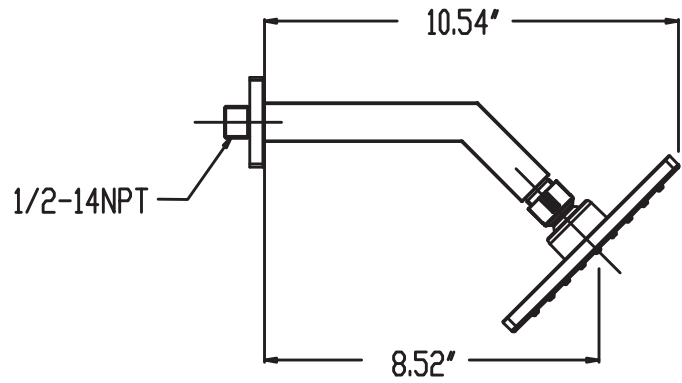

P6182001-1, P6182002-1, P6182016-1, P6182049-1 Shower Trim

Description

RAZO SHOWER TRIM

- Flat lever handle
- 6" Face shower head
- Single Setting shower head
- 1.5 GPM shower head

This tub & shower package includes:

- Shower arm
- Shower head
- Valve trim

VALVE SOLD SEPARATELY:

• **P6182001-1**

Standards

- Complies with IAPMO UPC/cUPC
- ADA Accessibility Guidelines for Buildings and Facilities - 427.4 Controlled Mechanisms

Colors / Finishes

- P6182001-1** Chrome
- P6182002-1** PVD Satin Nickel
- P6182016-1** PVD Satin Brass
- P6182049-1** Matte Black

BREAK DOWN
Component Parts List

NO.	Description	Qty
1	SHOWER	1
2	HANDLE ASSEMBLY	1