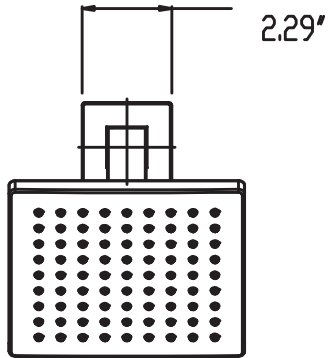

P6182001-1, P6182002-1, P6182016-1, P6182049-1 Shower Trim

Description

RAZO SHOWER TRIM

- Flat lever handle
- 6" Face shower head
- Single Setting shower head
- 1.5 GPM shower head

This tub & shower package includes:

- Shower arm
- Shower head
- Valve trim

VALVE SOLD SEPARATELY:

• **P6182001-1**

Standards

- Complies with IAPMO UPC/cUPC
- ADA Accessibility Guidelines for Buildings and Facilities - 427.4 Controlled Mechanisms

Colors / Finishes

- P6182001-1** Chrome
- P6182002-1** PVD Satin Nickel
- P6182016-1** PVD Satin Brass
- P6182049-1** Matte Black

BREAK DOWN
Component Parts List

NO.	Description	Qty
1	SHOWER	1
2	HANDLE ASSEMBLY	1