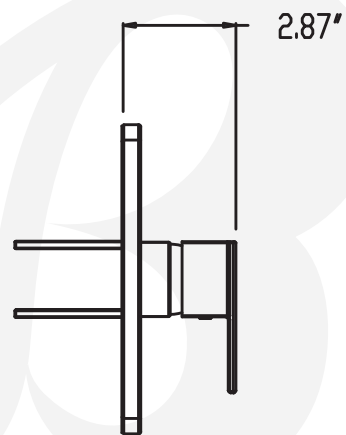

P6182001-1, P6182002-1, P6182016-1, P6182049-1 Shower Trim

Description

RAZO SHOWER TRIM

- Flat lever handle
- 6" Face shower head
- Single Setting shower head
- 1.5 GPM shower head

This tub & shower package includes:

- Shower arm
- Shower head
- Valve trim

VALVE SOLD SEPARATELY:

• **P6182001-1**

Standards

- Complies with IAPMO UPC/cUPC
- ADA Accessibility Guidelines for Buildings and Facilities - 427.4 Controlled Mechanisms

Colors / Finishes

- P6182001-1** Chrome
- P6182002-1** PVD Satin Nickel
- P6182016-1** PVD Satin Brass
- P6182049-1** Matte Black

BREAK DOWN
Component Parts List

NO.	Description	Qty
1	SHOWER	1
2	HANDLE ASSEMBLY	1