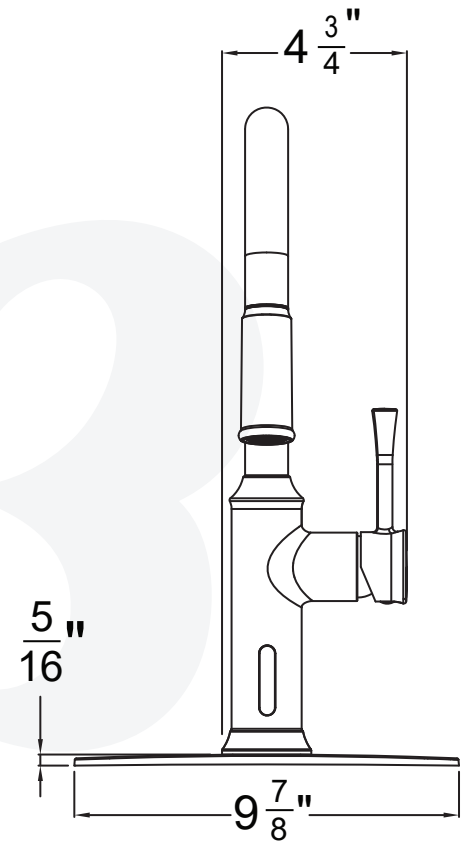

K1983601-VBA, K1983602-VBA, K1983649-VBA Pull down Kitchen Faucet

Description

ALBANY IS VOICE AND SENSOR ACTIVATED KITCHEN FAUCET

- Pull down sprayer
- 360° swing angle spout
- Ceramic disc cartridge
- Braided hoses with 3/8" compression nuts
- 1.8 GPM
- Deck Plate Included

- K1983601-VBA** Chrome
- K1983602-VBA** PVD Satin Nickel
- K1983649-VBA** Matte Black

BREAK DOWN
Component Parts List

35	CTQP0050	TOOL	1
34	CCQT0002	KEY	1
33	ATBQ0882	KEY BOLT	1
32	ATBP0635	HOSE	1
31	CTRP0102	C-RING	2
30	ATBQ1031	CONNECTOR	1
29	CTWR0341	WASHER	1
28	AUBA0046	CONTROL BOX	1
27	CTWR0430	WASHER	1
26	ATBQ1032	CONNECTOR	1
25	ATBP0557	HOSE	1
24	CTCP0689	BUTTON	1
23	CTST0084	SCREW	1
22	CTHZ0785	HANDLE	1
21	CTCP0366	CAP	1
20	CTKP0183	THREADED SLEEVE	1
19	ATBA0285-XY2	CARTRIDGE	1
18	CTRR0284	O-RING	1
17	CTDP0102	BASE SEAT	1
16	AUBO0022	POWER ADAPTER	1
15	CTCP0494	BUSHING	1
14	ATBQ1044	SHANK ASSEMBLY	1
13	CTWP0349	SEAL RING	1
12	CTCT0168	FACE PLATE	1
11	CTWP0346	WASHER	1
10	CTNP0078	NUT	1
9	AUBJ0074	INDUCTION WINDOW	1
8	CTYZ0054	BODY	1
7	CTRR0170	O-RING	2
6	CTCP0684	BUSHING	1
5	ATBP1079	INLET	2
4	ATBE0382	SHOWER	1
3	ATBA0263	FLOW REGULATOR	1
2	CTCP0683	BUSHING	1
1	CTPT0076	OUTLET	1
NO.	Drawing No.	Part Description	Quantity