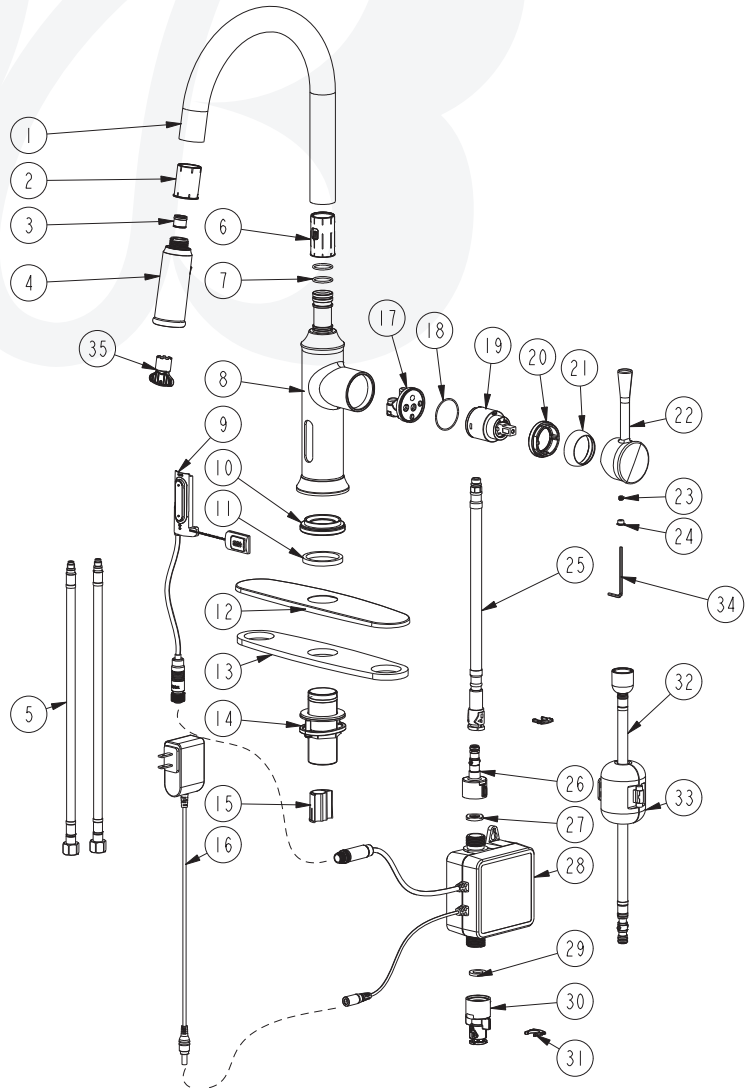

K1983601-VBA, K1983602-VBA, K1983649-VBA Pull down Kitchen Faucet

Description

ALBANY IS VOICE AND SENSOR ACTIVATED KITCHEN FAUCET

- Pull down sprayer
- 360° swing angle spout
- Ceramic disc cartridge
- Braided hoses with 3/8" compression nuts
- 1.8 GPM
- Deck Plate Included

• K1983602-VBA

Standards

- Certified with IAPMO UPC/cUPC
- California AB100 Complaint
- ADA Accessibility Guidelines for Buildings and Facilities - 427.4 Controlled Mechanisms
- CALGreen compliant

Colors / Finishes

- K1983601-VBA** Chrome
- K1983602-VBA** PVD Satin Nickel
- K1983649-VBA** Matte Black

BREAK DOWN
Component Parts List

35	CTQP0050	TOOL	1
34	CCQT0002	KEY	1
33	ATBQ0882	KEY BOLT	1
32	ATBP0635	HOSE	1
31	CTRP0102	C-RING	2
30	ATBQ1031	CONNECTOR	1
29	CTWR0341	WASHER	1
28	AUBA0046	CONTROL BOX	1
27	CTWR0430	WASHER	1
26	ATBQ1032	CONNECTOR	1
25	ATBP0557	HOSE	1
24	CTCP0689	BUTTON	1
23	CTST0084	SCREW	1
22	CTHZ0785	HANDLE	1
21	CTCP0366	CAP	1
20	CTKP0183	THREADED SLEEVE	1
19	ATBA0285-XY2	CARTRIDGE	1
18	CTRR0284	O-RING	1
17	CTDP0102	BASE SEAT	1
16	AUBO0022	POWER ADAPTER	1
15	CTCP0494	BUSHING	1
14	ATBQ1044	SHANK ASSEMBLY	1
13	CTWP0349	SEAL RING	1
12	CTCT0168	FACE PLATE	1
11	CTWP0346	WASHER	1
10	CTNP0078	NUT	1
9	AUBJ0074	INDUCTION WINDOW	1
8	CTYZ0054	BODY	1
7	CTRR0170	O-RING	2
6	CTCP0684	BUSHING	1
5	ATBP1079	INLET	2
4	ATBE0382	SHOWER	1
3	ATBA0263	FLOW REGULATOR	1
2	CTCP0683	BUSHING	1
1	CTPT0076	OUTLET	1
NO.	Drawing No.	Part Description	Quantity

Model Number	Type	Date
K1983601-VBA, K1983602-VBA, K1983649-VBA	Kitchen Faucet	3/1/2023