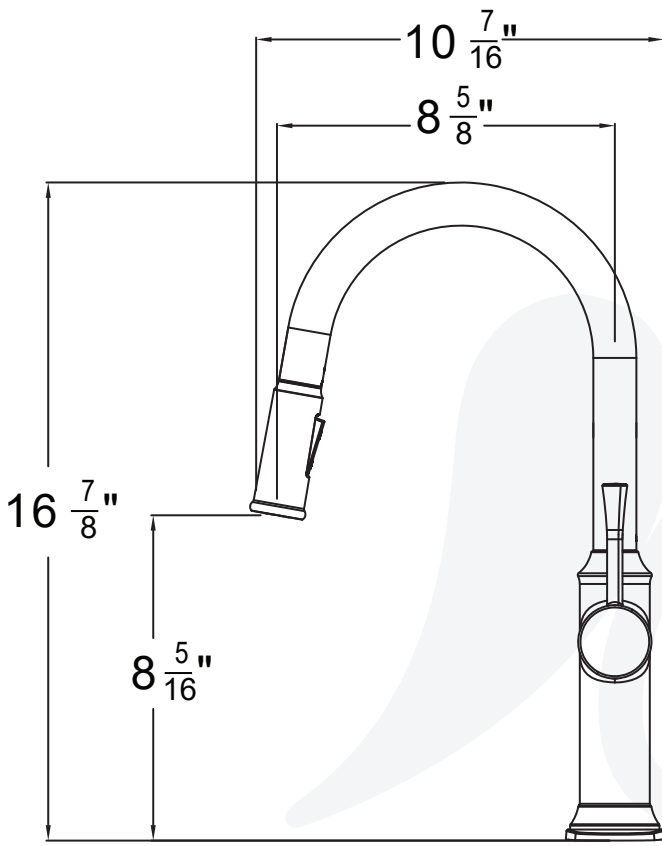

K1983601-VBA, K1983602-VBA, K1983649-VBA Pull down Kitchen Faucet

Description

ALBANY IS VOICE AND SENSOR ACTIVATED KITCHEN FAUCET

- Pull down sprayer
- 360° swing angle spout
- Ceramic disc cartridge
- Braided hoses with 3/8" compression nuts
- 1.8 GPM
- Deck Plate Included

- K1983601-VBA** Chrome
- K1983602-VBA** PVD Satin Nickel
- K1983649-VBA** Matte Black

BREAK DOWN
Component Parts List

35	CTQP0050	TOOL	1
34	CCQT0002	KEY	1
33	ATBQ0882	KEY BOLT	1
32	ATBP0635	HOSE	1
31	CTRP0102	C-RING	2
30	ATBQ1031	CONNECTOR	1
29	CTWR0341	WASHER	1
28	AUBA0046	CONTROL BOX	1
27	CTWR0430	WASHER	1
26	ATBQ1032	CONNECTOR	1
25	ATBP0557	HOSE	1
24	CTCP0689	BUTTON	1
23	CTST0084	SCREW	1
22	CTHZ0785	HANDLE	1
21	CTCP0366	CAP	1
20	CTKP0183	THREADED SLEEVE	1
19	ATBA0285-XY2	CARTRIDGE	1
18	CTRR0284	O-RING	1
17	CTDP0102	BASE SEAT	1
16	AUBO0022	POWER ADAPTER	1
15	CTCP0494	BUSHING	1
14	ATBQ1044	SHANK ASSEMBLY	1
13	CTWP0349	SEAL RING	1
12	CTCT0168	FACE PLATE	1
11	CTWP0346	WASHER	1
10	CTNP0078	NUT	1
9	AUBJ0074	INDUCTION WINDOW	1
8	CTYZ0054	BODY	1
7	CTRR0170	O-RING	2
6	CTCP0684	BUSHING	1
5	ATBP1079	INLET	2
4	ATBE0382	SHOWER	1
3	ATBA0263	FLOW REGULATOR	1
2	CTCP0683	BUSHING	1
1	CTPT0076	OUTLET	1
NO.	Drawing No.	Part Description	Quantity