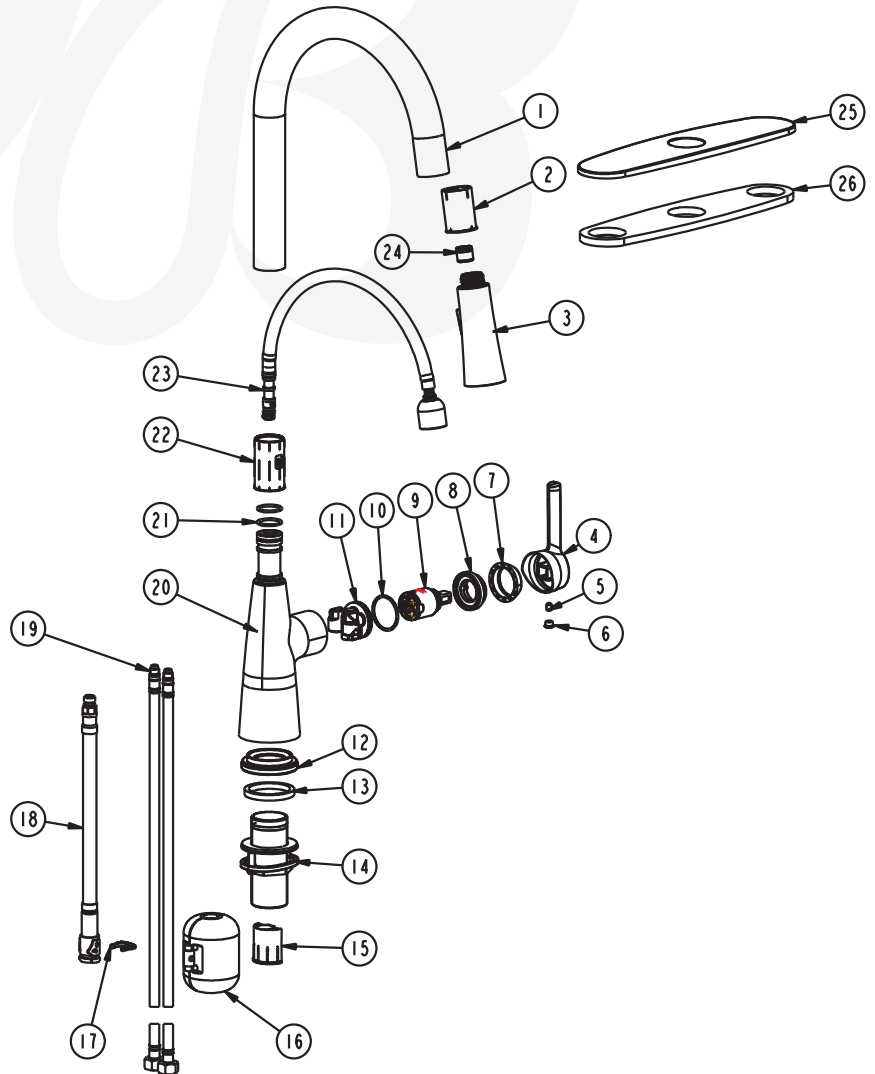

K1983301-BD, K1983302-BD, K1983316-BD, K1983349-BD Pull down Kitchen Faucet

Description

VEZZO KITCHEN FAUCET

- Pull down sprayer
- 360° swing angle, high arch spout
- Ceramic disc cartridge
- Braided hoses with 3/8" compression nuts
- 1.8 GPM
- Deck Plate Included

Colors / Finishes

- K1983301-BD** Chrome
- K1983302-BD** PVD Satin Nickel
- K1983316-BD** PVD Satin Brass
- K1983349-BD** Matte Black

BREAK DOWN

Component Parts List

26	CTWP0349	WASHER	1
25	CTCT0168	PLATE	1
24	ATBA0263	STOP VALUE	1
23	ATBP0635	HOSE	1
22	CTCP0684	TUBE	1
21	CTRR0170	O RING	2
20	CTYZ0051	BODY	1
19	ATBP0613	HOSE	2
18	ATBP0379	HOSE	1
17	CTRP0102	CLIP	1
16	ATBQ0882	WEIGHT	1
15	CTCP0494	TUBE	1
14	ATBQ1044	INSTALLTION	1
13	CTWP0346	WASHER	1
12	CTNP0078	NUT	1
11	CTDP0103	BASE SEAT	1
10	CTRR0051	O RING	1
9	ATBA0163	CARTRIDGE	1
8	CTKP0185	LOCK NUT	1
7	CTCP0330	COVER	1
6	CTCP0689	CAP	1
5	CTST0117	SCREW	1
4	CTHZ0783	HANDLE	1
3	ATBE0385	SPRAYER	1
2	CTCP0683	TUBE	1
1	CTPT0078	TUBE	1
NO.	Drawing No.	Part Description	QTY

Model Number	Type	Date
K1983301-BD, K1983302-BD, K1983316-BD, K1983349-BD	Kitchen Faucet	3/1/2023