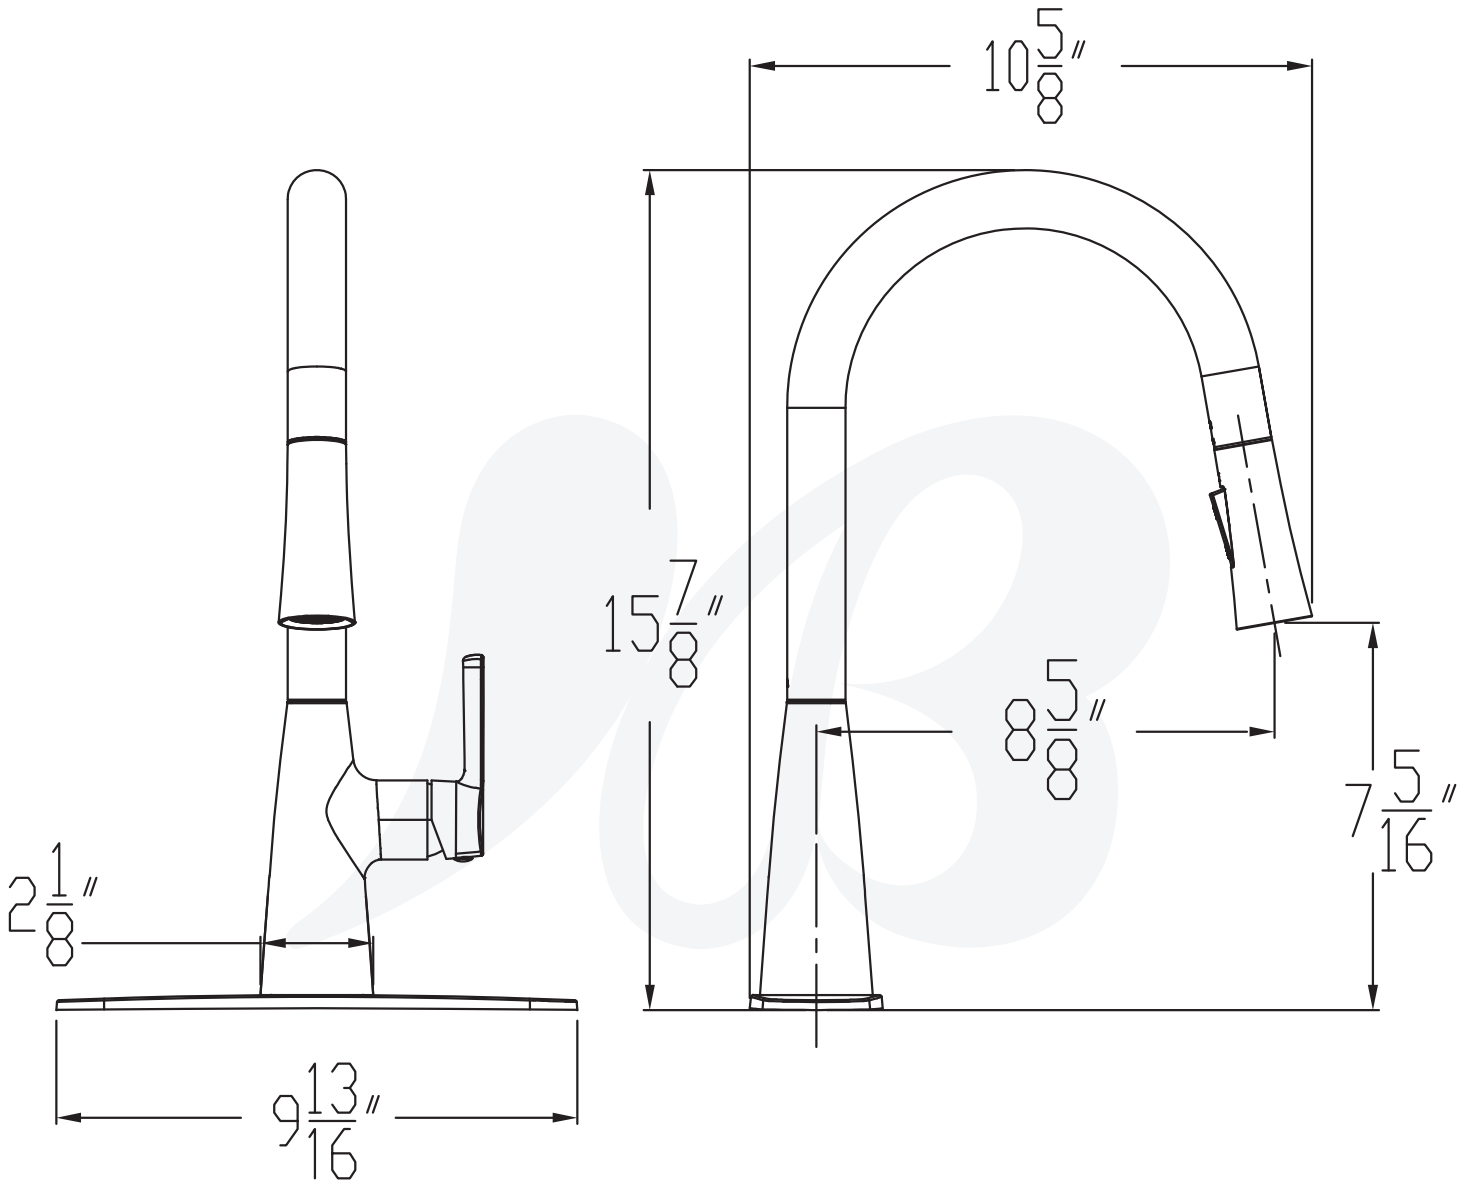

K1983301-BD, K1983302-BD, K1983316-BD, K1983349-BD Pull down Kitchen Faucet

Description

VEZZO KITCHEN FAUCET

- Pull down sprayer
- 360° swing angle, high arch spout
- Ceramic disc cartridge
- Braided hoses with 3/8" compression nuts
- 1.8 GPM
- Deck Plate Included

Colors / Finishes

- K1983301-BD** Chrome
- K1983302-BD** PVD Satin Nickel
- K1983316-BD** PVD Satin Brass
- K1983349-BD** Matte Black

BREAK DOWN

Component Parts List

26	CTWP0349	WASHER	1
25	CTCT0168	PLATE	1
24	ATBA0263	STOP VALUE	1
23	ATBP0635	HOSE	1
22	CTCP0684	TUBE	1
21	CTRR0170	O RING	2
20	CTYZ0051	BODY	1
19	ATBP0613	HOSE	2
18	ATBP0379	HOSE	1
17	CTRP0102	CLIP	1
16	ATBQ0882	WEIGHT	1
15	CTCP0494	TUBE	1
14	ATBQ1044	INSTALLTION	1
13	CTWP0346	WASHER	1
12	CTNP0078	NUT	1
11	CTDP0103	BASE SEAT	1
10	CTRR0051	O RING	1
9	ATBA0163	CARTRIDGE	1
8	CTKP0185	LOCK NUT	1
7	CTCP0330	COVER	1
6	CTCP0689	CAP	1
5	CTST0117	SCREW	1
4	CTHZ0783	HANDLE	1
3	ATBE0385	SPRAYER	1
2	CTCP0683	TUBE	1
1	CTPT0078	TUBE	1
NO.	Drawing No.	Part Description	QTY

Model Number	Type	Date
K1983301-BD, K1983302-BD, K1983316-BD, K1983349-BD	Kitchen Faucet	3/1/2023