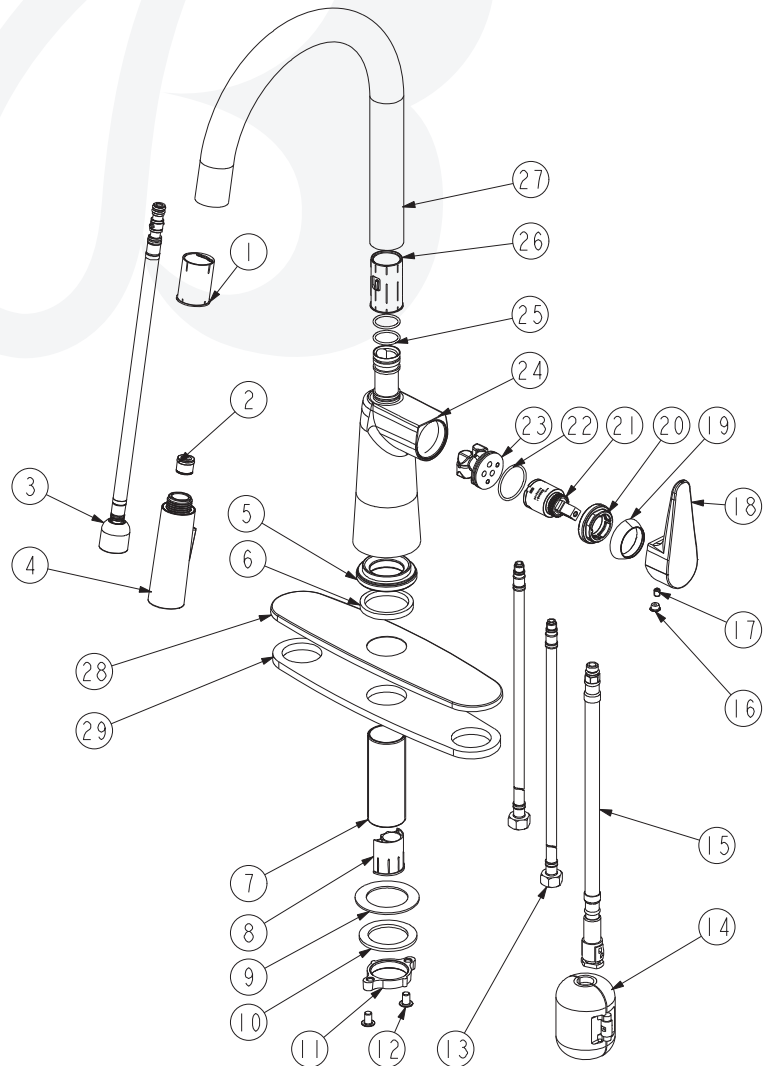

K1983201-YU, K1983202-YU, K1983216-YU, K1983249-YU Pull down Kitchen Faucet

Description

LOMA KITCHEN FAUCET

- Two setting sprayer
- 360° swing angle
- Ceramic disc cartridge
- Braided hoses with 3/8" compression nuts
- 1.8 GPM
- Deck Plate Included

Colors/Finishes

- K1983201-YU** Chrome
- K1983202-YU** PVD Satin Nickel
- K1983216-YU** PVD Satin Brass
- K1983249-YU** Matte Black

BREAK DOWN

Component Parts List

29	CTWP0349	PLATE	1
28	CTCT0168	FACE PLATE	1
27	CTPT0078	OUTLET	1
26	CTCP0684	SLEEVE	1
25	CTRR0170	O-RING	2
24	CTYZ0050	BODY	1
23	CTDP0103	BASE SEAT	1
22	CTRR0051	O-RING	1
21	ATBA0163	CARTRIDGE	1
20	CTKP0185	RETAINER	1
19	CTCP0330	COVER	1
18	CTHZ0778	HANDLE	1
17	CTST0117	SCREW	1
16	CTCP0689	CAP	1
15	ATBP0557	HOSE	1
14	ATBQ0882	KEY BOLT	1
13	ATBP0613	HOSE	2
12	CTST0101	SCREW	2
11	CTNL0004	NUT	1
10	CTWT0053	WASHER	1
9	CTWR0115	WASHER	1
8	CTCP0494	SLEEVE	1
7	CTPL0003	SHANK	1
6	CTWP0346	WASHER	1
5	CTNP0078	NUT	1
4	ATBE0378	SHOWER HEAD	1
3	ATBP0635	HOSE	1
2	ATBA0263	Flow Regulators	1
1	CTCP0683	SLEEVE	1
NO.	Drawing No.	Part Description	Quantity

Model Number	Type	Date
K1983201-YU, K1983202-YU, K1983216-YU, K1983249-YU	Kitchen Faucet	3/1/2023