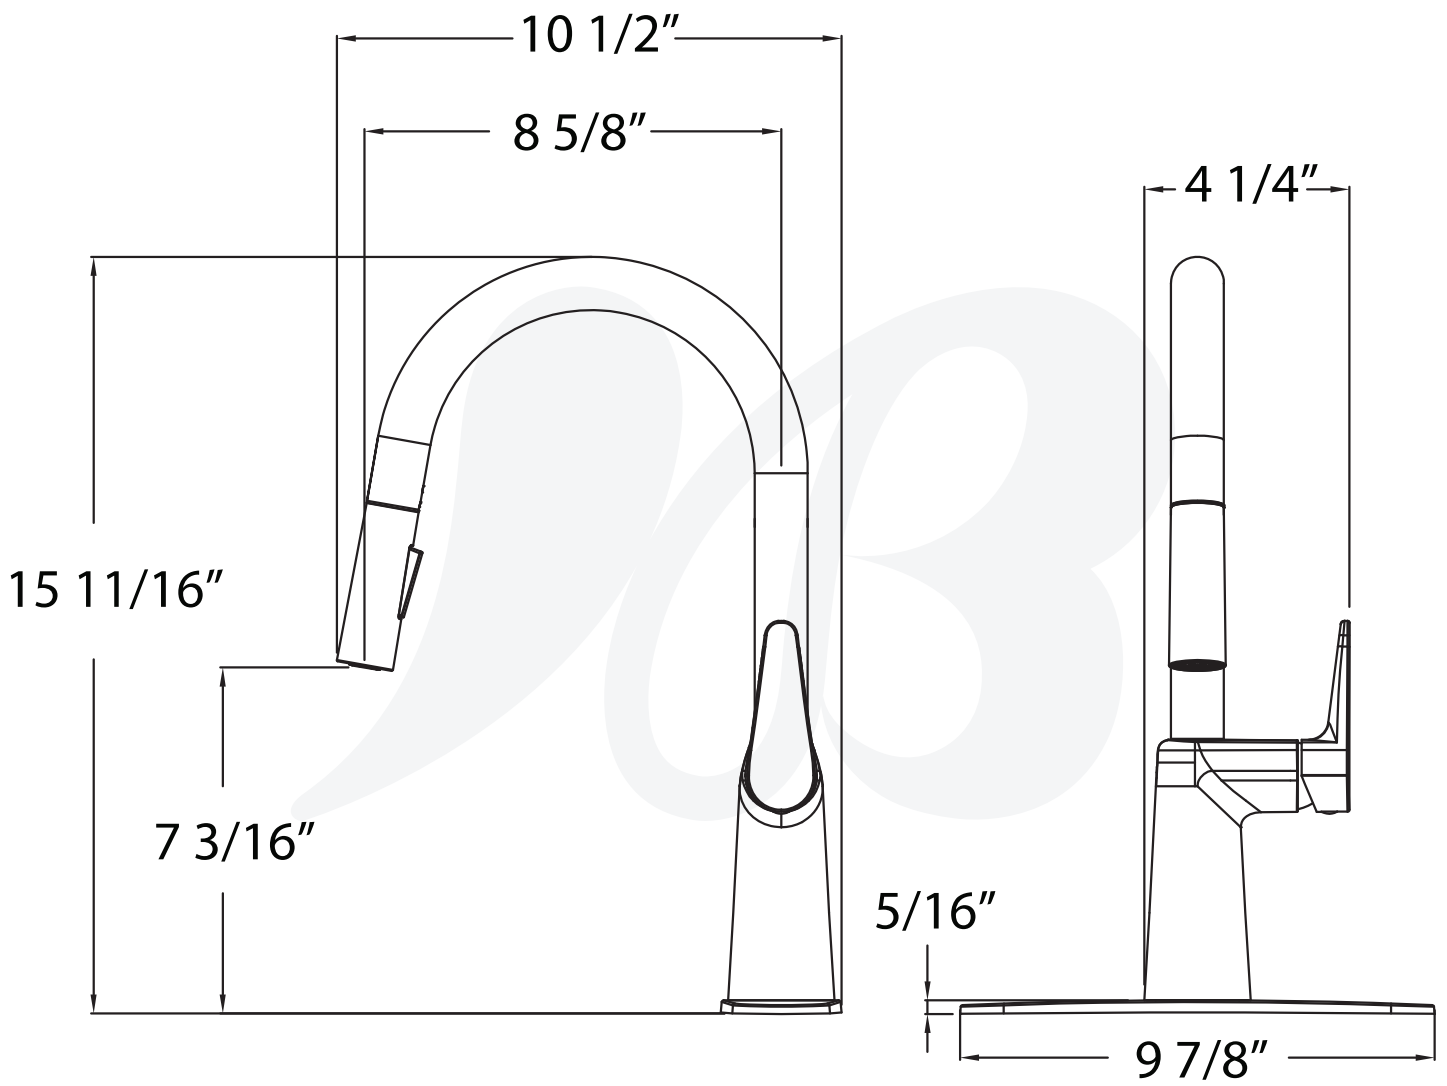

K1983201-YU, K1983202-YU, K1983216-YU, K1983249-YU Pull down Kitchen Faucet

Description

LOMA KITCHEN FAUCET

- Two setting sprayer
- 360° swing angle
- Ceramic disc cartridge
- Braided hoses with 3/8" compression nuts
- 1.8 GPM
- Deck Plate Included

Colors/Finishes

- K1983201-YU** Chrome
- K1983202-YU** PVD Satin Nickel
- K1983216-YU** PVD Satin Brass
- K1983249-YU** Matte Black

BREAK DOWN

Component Parts List

29	CTWP0349	PLATE	1
28	CTCT0168	FACE PLATE	1
27	CTPT0078	OUTLET	1
26	CTCP0684	SLEEVE	1
25	CTRR0170	O-RING	2
24	CTYZ0050	BODY	1
23	CTDP0103	BASE SEAT	1
22	CTRR0051	O-RING	1
21	ATBA0163	CARTRIDGE	1
20	CTKP0185	RETAINER	1
19	CTCP0330	COVER	1
18	CTHZ0778	HANDLE	1
17	CTST0117	SCREW	1
16	CTCP0689	CAP	1
15	ATBP0557	HOSE	1
14	ATBQ0882	KEY BOLT	1
13	ATBP0613	HOSE	2
12	CTST0101	SCREW	2
11	CTNL0004	NUT	1
10	CTWT0053	WASHER	1
9	CTWR0115	WASHER	1
8	CTCP0494	SLEEVE	1
7	CTPL0003	SHANK	1
6	CTWP0346	WASHER	1
5	CTNP0078	NUT	1
4	ATBE0378	SHOWER HEAD	1
3	ATBP0635	HOSE	1
2	ATBA0263	Flow Regulators	1
1	CTCP0683	SLEEVE	1
NO.	Drawing No.	Part Description	Quantity