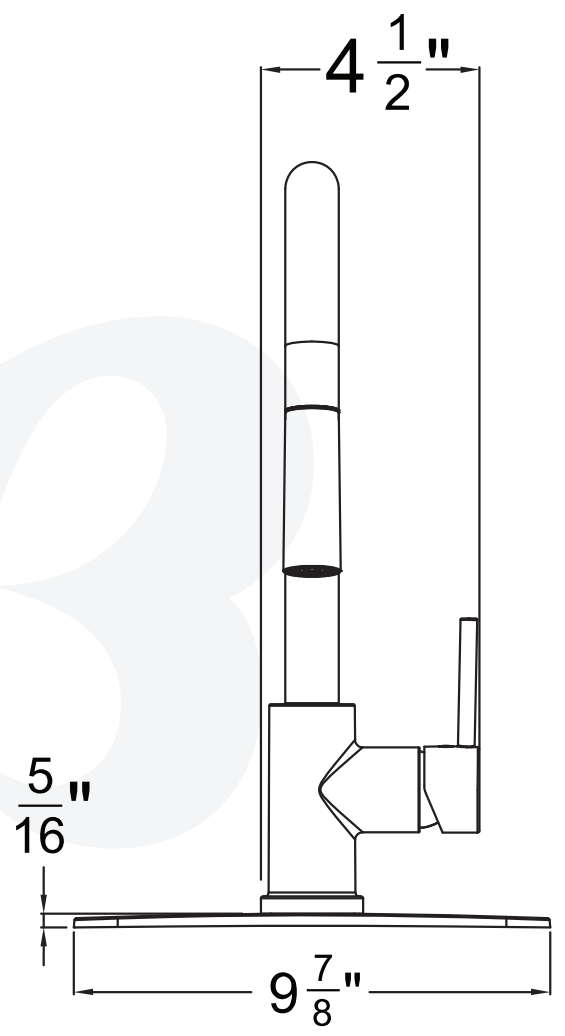

K1960701-YU, K1960702-YU, K1960749-YU Pull down Kitchen Faucet

Description

EURO ARC - KITCHEN FAUCET

- Pull down sprayer
- 360° swing angle spout
- Ceramic disc cartridge
- Braided hoses with 3/8" compression nuts
- 1.8 GPM
- Deck Plate Included

Colors / Finishes

- K1960701-YU** Chrome
- K1960702-YU** PVD Satin Nickel
- K1960749-YU** Matte Black

BREAK DOWN

Component Parts List

32	ATBP0613	HOSE	2
31	CTRP0102	C-RING	1
30	ATBP0379	HOSE	1
29	CTHZ0281	HANDLE	1
28	CTST0117	SCREW	1
27	CTCP0072	CAP	1
26	CCQT0002	SPANNER	1
25	CTCP0366	COVER	1
24	CTKP0183	THREADED SLEEVE	1
23	ATBA0285-XY2	CARTRIDGE	1
22	CTRR0284	O-RING	1
21	CTDP0102	BASE SEAT	1
20	CTWP0349	PACKING	1
19	CTCT0168	FACE PLATE	1
18	CTST0101	SCREW	2
17	CTNL0004	NUT	1
16	CTWT0053	PACKING	1
15	CTWR0115	WASHER	1
14	CTCP0494	PLASTIC SLEEVE	1
13	CTPL0003	SHANK	1
12	CTWP0346	WASHER	1
11	CTNP0078	NUT	1
10	CTYZ0048	BODY	1
9	CTRR0170	O-RING	2
8	CTCP0684	PLASTIC SLEEVE	1
7	ATBQ0882	KEY BOLT	1
6	ATBP0635	HOSE	1
5	CTQP0050	BUBBLER TOOL	1
4	ATBE0378	SHOWER	1
3	ATBA0263	CHECKSTOP	1
2	CTCP0683	PLASTIC SLEEVE	1
1	CTPT0074	ELBOW	1
NO.	Drawing No.	Part Description	Quantity