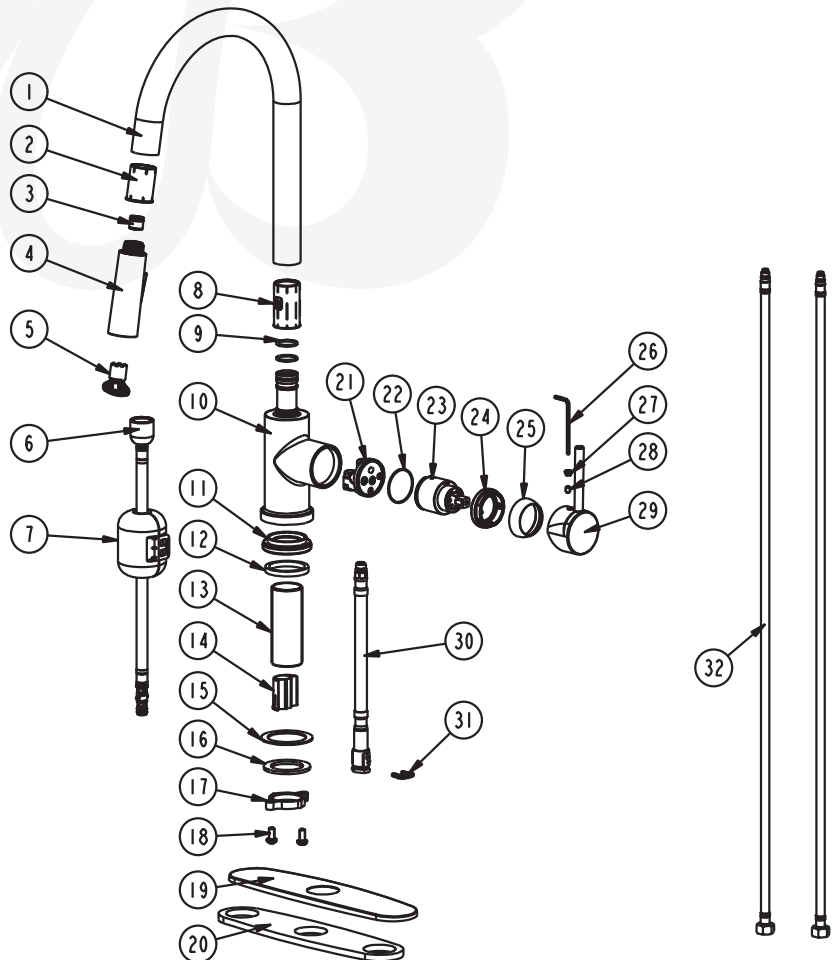

K1960701-YU, K1960702-YU, K1960749-YU Pull down Kitchen Faucet

Description

EURO ARC - KITCHEN FAUCET

- Pull down sprayer
- 360° swing angle spout
- Ceramic disc cartridge
- Braided hoses with 3/8" compression nuts
- 1.8 GPM
- Deck Plate Included

• K1960701-YU

Standards

- Certified with IAPMO UPC/cUPC
- California AB100 Complaint
- ADA Accessibility Guidelines for Buildings and Facilities - 427.4 Controlled Mechanisms
- CALGreen compliant

CALGreen

Colors / Finishes

- K1960701-YU** Chrome
- K1960702-YU** PVD Satin Nickel
- K1960749-YU** Matte Black

BREAK DOWN

Component Parts List

32	ATBP0613	HOSE	2
31	CTRP0102	C-RING	1
30	ATBP0379	HOSE	1
29	CTHZ0281	HANDLE	1
28	CTST0117	SCREW	1
27	CTCP0072	CAP	1
26	CCQT0002	SPANNER	1
25	CTCP0366	COVER	1
24	CTKP0183	THREADED SLEEVE	1
23	ATBA0285-XY2	CARTRIDGE	1
22	CTRR0284	O-RING	1
21	CTDP0102	BASE SEAT	1
20	CTWP0349	PACKING	1
19	CTCT0168	FACE PLATE	1
18	CTST0101	SCREW	2
17	CTNL0004	NUT	1
16	CTWT0053	PACKING	1
15	CTWR0115	WASHER	1
14	CTCP0494	PLASTIC SLEEVE	1
13	CTPL0003	SHANK	1
12	CTWP0346	WASHER	1
11	CTNP0078	NUT	1
10	CTYZ0048	BODY	1
9	CTRR0170	O-RING	2
8	CTCP0684	PLASTIC SLEEVE	1
7	ATBQ0882	KEY BOLT	1
6	ATBP0635	HOSE	1
5	CTQP0050	BUBBLER TOOL	1
4	ATBE0378	SHOWER	1
3	ATBA0263	CHECKSTOP	1
2	CTCP0683	PLASTIC SLEEVE	1
1	CTPT0074	ELBOW	1
NO.	Drawing No.	Part Description	Quantity

Model Number	Type	Date
K1960701-YU, K1960702-YU, K1960749-YU	Kitchen Faucet	3/1/2023