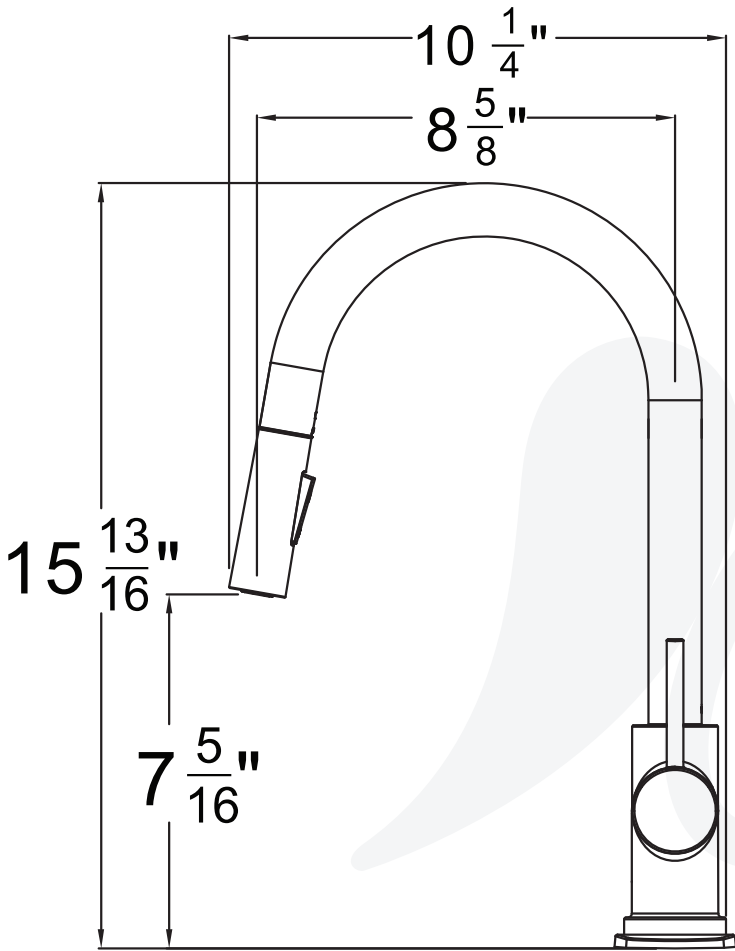

K1960701-YU, K1960702-YU, K1960749-YU Pull down Kitchen Faucet

Description

EURO ARC - KITCHEN FAUCET

- Pull down sprayer
- 360° swing angle spout
- Ceramic disc cartridge
- Braided hoses with 3/8" compression nuts
- 1.8 GPM
- Deck Plate Included

Colors / Finishes

- K1960701-YU** Chrome
- K1960702-YU** PVD Satin Nickel
- K1960749-YU** Matte Black

BREAK DOWN

Component Parts List

32	ATBP0613	HOSE	2
31	CTRP0102	C-RING	1
30	ATBP0379	HOSE	1
29	CTHZ0281	HANDLE	1
28	CTST0117	SCREW	1
27	CTCP0072	CAP	1
26	CCQT0002	SPANNER	1
25	CTCP0366	COVER	1
24	CTKP0183	THREADED SLEEVE	1
23	ATBA0285-XY2	CARTRIDGE	1
22	CTRR0284	O-RING	1
21	CTDP0102	BASE SEAT	1
20	CTWP0349	PACKING	1
19	CTCT0168	FACE PLATE	1
18	CTST0101	SCREW	2
17	CTNL0004	NUT	1
16	CTWT0053	PACKING	1
15	CTWR0115	WASHER	1
14	CTCP0494	PLASTIC SLEEVE	1
13	CTPL0003	SHANK	1
12	CTWP0346	WASHER	1
11	CTNP0078	NUT	1
10	CTYZ0048	BODY	1
9	CTRR0170	O-RING	2
8	CTCP0684	PLASTIC SLEEVE	1
7	ATBQ0882	KEY BOLT	1
6	ATBP0635	HOSE	1
5	CTQP0050	BUBBLER TOOL	1
4	ATBE0378	SHOWER	1
3	ATBA0263	CHECKSTOP	1
2	CTCP0683	PLASTIC SLEEVE	1
1	CTPT0074	ELBOW	1
NO.	Drawing No.	Part Description	Quantity