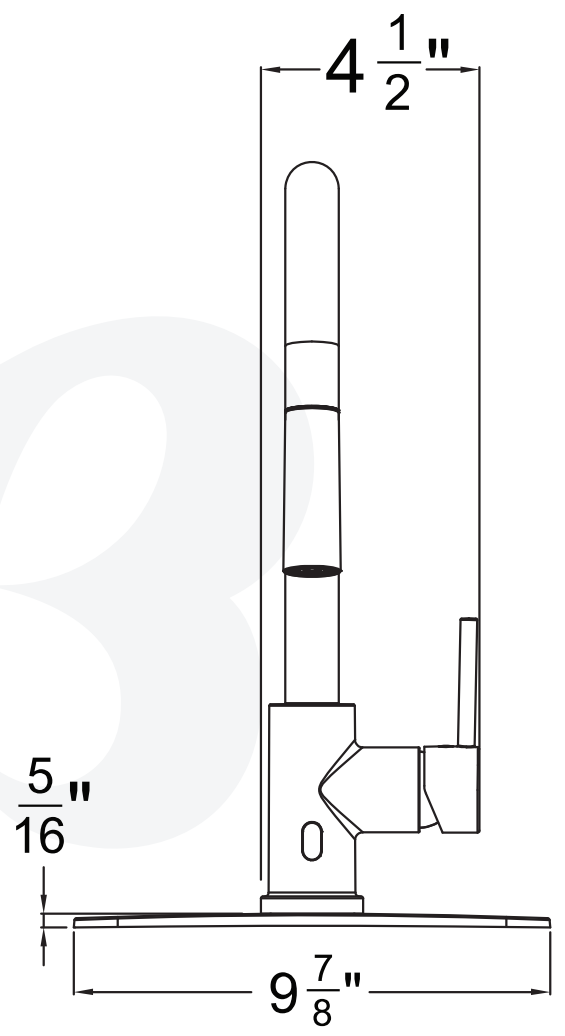

**Colors / Finishes**

- K1960701-RYU** Chrome
- K1960702-RYU** PVD Satin Nickel
- K1960749-RYU** Matte Black

• K1960701-RYU

**BREAK DOWN**  
Component Parts List

39	CTWP0349	PACKING	1
38	CTCT0168	FACE PLATE	1
37	AUBQ0021	ELECTRONIC	1
36	CTRP0102	C-RING	2
35	ATBQ1031	ADAPTER	1
34	CTWR0341	WASHER	1
33	AUBA0044	CONTROL BOX	1
32	CTWR0430	WASHER	1
31	ATBQ1032	ADAPTER	1
30	ATBP1079	INLET HOSE	2
29	ATBP0379	HOSE	1
28	CTHZ0281	HANDLE	1
27	CTST0117	SCREW	1
26	CTCP0072	CAP	1
25	CCOT0002	SPANNER	1
24	CTCP0366	COVER	1
23	CTKP0183	THREADED SLEEVE	1
22	ATBA0285-XY2	CARTRIDGE	1
21	CTRR0284	O-RING	1
20	CTDP0102	BASE SEAT	1
19	CTYZ0049	BODY	1
18	CTST0101	SCREW	2
17	CTNL0004	NUT	1
16	CTWT0053	PACKING	1
15	CTWR0115	WASHER	1
14	CTCP0494	PLASTIC SLEEVE	1
13	CTPL0003	SHANK	1
12	CTWP0346	WASHER	1
11	CTNP0078	NUT	1
10	CTRR0170	O-RING	2
9	CTCP0684	PLASTIC SLEEVE	1
8	AUBJ0073	INDUCTION EYE	1
7	ATBQ0882	KEY BOLT	1
6	ATBP0635	HOSE	1
5	CTOP0050	BUBBLER TOOL	1
4	ATBE0378	SHOWER	1
3	ATBA0263	CHECKSTOP	1
2	CTCP0683	PLASTIC SLEEVE	1
1	CTPT0074	ELBOW	1
NO.	Drawing No.	Part Description	Quantity