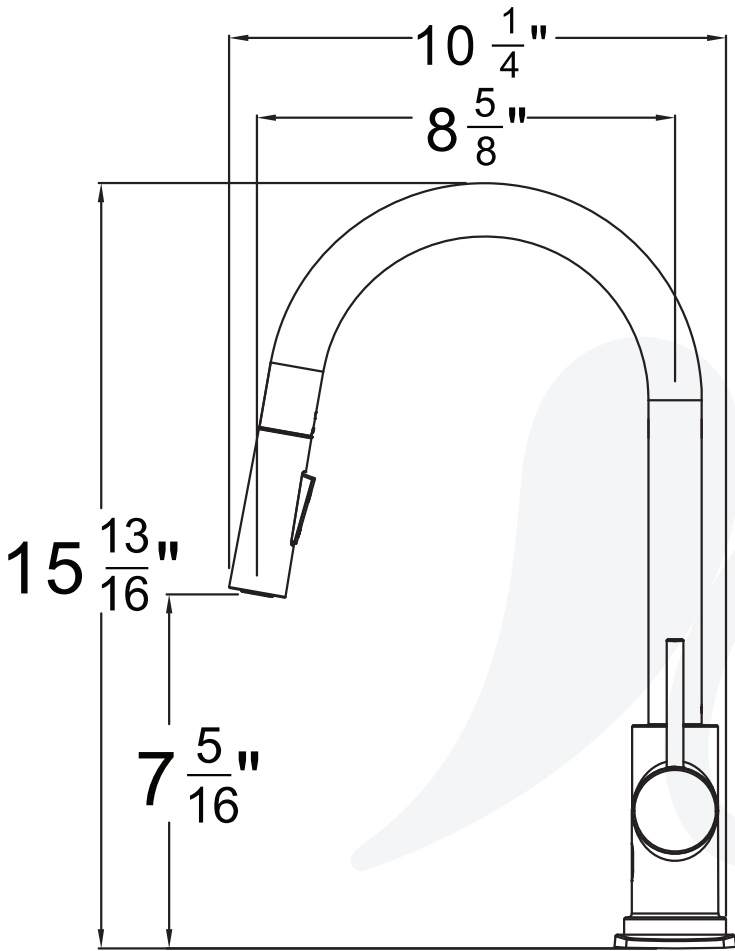

**K1960701-RYU, K1960702-RYU, K1960749-RYU Pull down Kitchen Faucet**

**Description**

**EURO ARC IS SENSOR KITCHEN FAUCET**

- Pull down sprayer
- 360° swing angle spout
- Ceramic disc cartridge
- Braided hoses with 3/8" compression nuts
- 1.8 GPM

**Colors / Finishes**

- K1960701-RYU** Chrome
- K1960702-RYU** PVD Satin Nickel
- K1960749-RYU** Matte Black

• K1960701-RYU

**BREAK DOWN**  
Component Parts List

39	CTWP0349	PACKING	1
38	CTCT0168	FACE PLATE	1
37	AUBQ0021	ELECTRONIC	1
36	CTRP0102	C-RING	2
35	ATBQ1031	ADAPTER	1
34	CTWR0341	WASHER	1
33	AUBA0044	CONTROL BOX	1
32	CTWR0430	WASHER	1
31	ATBQ1032	ADAPTER	1
30	ATBP1079	INLET HOSE	2
29	ATBP0379	HOSE	1
28	CTHZ0281	HANDLE	1
27	CTST0117	SCREW	1
26	CTCP0072	CAP	1
25	CCOT0002	SPANNER	1
24	CTCP0366	COVER	1
23	CTKP0183	THREADED SLEEVE	1
22	ATBA0285-XY2	CARTRIDGE	1
21	CTRR0284	O-RING	1
20	CTDP0102	BASE SEAT	1
19	CTYZ0049	BODY	1
18	CTST0101	SCREW	2
17	CTNL0004	NUT	1
16	CTWT0053	PACKING	1
15	CTWR0115	WASHER	1
14	CTCP0494	PLASTIC SLEEVE	1
13	CTPL0003	SHANK	1
12	CTWP0346	WASHER	1
11	CTNP0078	NUT	1
10	CTRR0170	O-RING	2
9	CTCP0684	PLASTIC SLEEVE	1
8	AUBJ0073	INDUCTION EYE	1
7	ATBQ0882	KEY BOLT	1
6	ATBP0635	HOSE	1
5	CTOP0050	BUBBLER TOOL	1
4	ATBE0378	SHOWER	1
3	ATBA0263	CHECKSTOP	1
2	CTCP0683	PLASTIC SLEEVE	1
1	CTPT0074	ELBOW	1
NO.	Drawing No.	Part Description	Quantity