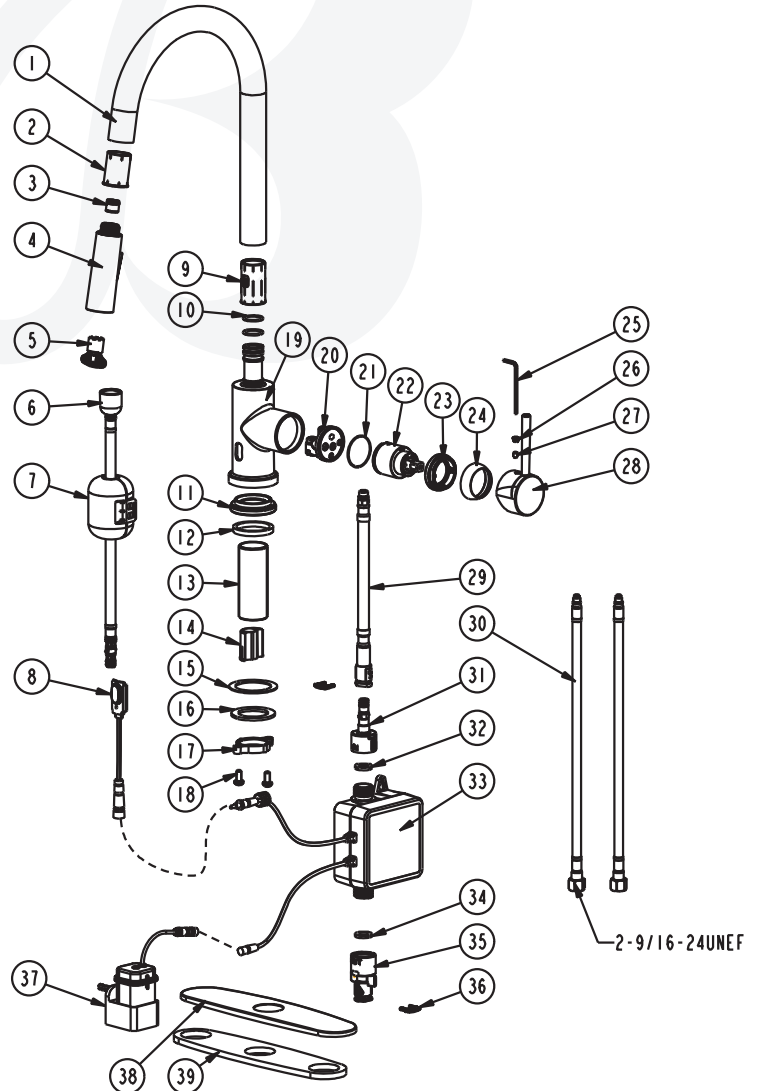

**K1960701-RYU, K1960702-RYU, K1960749-RYU Pull down Kitchen Faucet**

**Description**

**EURO ARC IS SENSOR KITCHEN FAUCET**

- Pull down sprayer
- 360° swing angle spout
- Ceramic disc cartridge
- Braided hoses with 3/8" compression nuts
- 1.8 GPM

- Deck Plate Included

**Standards**

- Certified with IAPMO UPC/cUPC
- California AB100 Complaint
- ADA Accessibility Guidelines for Buildings and Facilities - 427.4 Controlled Mechanisms
- CALGreen compliant
- CE certified

**Colors / Finishes**

- K1960701-RYU** Chrome
- K1960702-RYU** PVD Satin Nickel
- K1960749-RYU** Matte Black

• K1960701-RYU

**BREAK DOWN**  
Component Parts List

39	CTWP0349	PACKING	1
38	CTCT0168	FACE PLATE	1
37	AUBQ0021	ELECTRONIC	1
36	CTRP0102	C-RING	2
35	ATBQ1031	ADAPTER	1
34	CTWR0341	WASHER	1
33	AUBA0044	CONTROL BOX	1
32	CTWR0430	WASHER	1
31	ATBQ1032	ADAPTER	1
30	ATBP1079	INLET HOSE	2
29	ATBP0379	HOSE	1
28	CTHZ0281	HANDLE	1
27	CTST0117	SCREW	1
26	CTCP0072	CAP	1
25	CCOT0002	SPANNER	1
24	CTCP0366	COVER	1
23	CTKP0183	THREADED SLEEVE	1
22	ATBA0285-XY2	CARTRIDGE	1
21	CTRR0284	O-RING	1
20	CTDP0102	BASE SEAT	1
19	CTYZ0049	BODY	1
18	CTST0101	SCREW	2
17	CTNL0004	NUT	1
16	CTWT0053	PACKING	1
15	CTWR0115	WASHER	1
14	CTCP0494	PLASTIC SLEEVE	1
13	CTPL0003	SHANK	1
12	CTWP0346	WASHER	1
11	CTNP0078	NUT	1
10	CTRR0170	O-RING	2
9	CTCP0684	PLASTIC SLEEVE	1
8	AUBJ0073	INDUCTION EYE	1
7	ATBQ0882	KEY BOLT	1
6	ATBP0635	HOSE	1
5	CTOP0050	BUBBLER TOOL	1
4	ATBE0378	SHOWER	1
3	ATBA0263	CHECKSTOP	1
2	CTCP0683	PLASTIC SLEEVE	1
1	CTPT0074	ELBOW	1
NO.	Drawing No.	Part Description	Quantity

Model Number	Type	Date
K1960701-RYU, K1960702-RYU, K1960749-RYU	Kitchen Faucet	3/1/2023