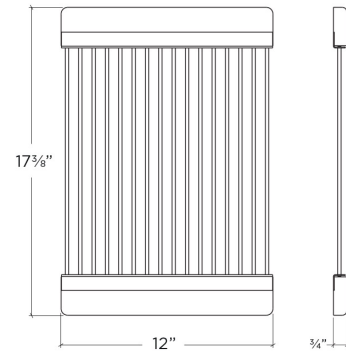

215009 | DRYING RACK, SMARTSTATION

FIRECLAY SINK ACCESSORY

Specifications

Model	215009
Collection	Drying Rack, SmartStation
Compatible bowl dimension (front-to-back)	16"
Overall dimensions	12" × 17 3/8" × 3/4"

Features

- Profiled to sit perfectly on Fira sink accessory ledge, or be used on countertop
- Designed to match with other SmartStation walnut accessories
- Ideal to rinse food or dry dishes
- Made of 304 series stainless steel (18/10) with solid walnut handles