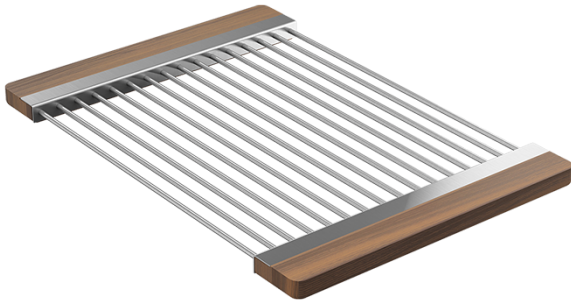

215009 | DRYING RACK, SMARTSTATION

FIRECLAY SINK ACCESSORY

Specifications

Model	215009
Collection	Drying Rack, SmartStation
Compatible bowl dimension (front-to-back)	16"
Overall dimensions	12" × 17 3/8" × 3/4"

Features

- Profiled to sit perfectly on Fira sink accessory ledge, or be used on countertop
- Designed to match with other SmartStation walnut accessories
- Ideal to rinse food or dry dishes
- Made of 304 series stainless steel (18/10) with solid walnut handles