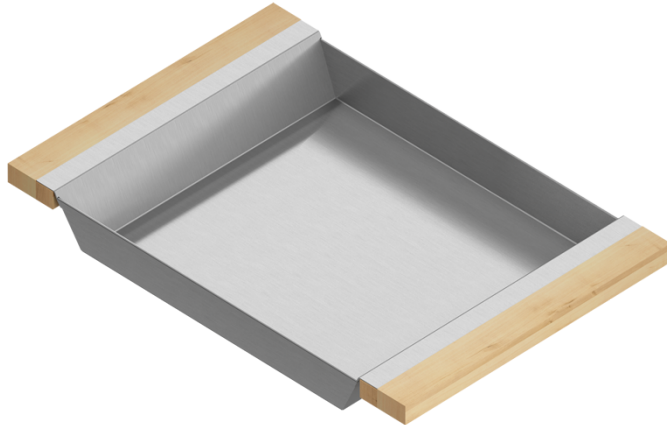

205333 | TRAY

STAINLESS STEEL SINK ACCESSORY

Specifications

Model	205333
Collection	Tray
Compatible bowl dimension (front-to-back)	17"
Overall dimensions	12" × 18" × 2 1/4"

Warranty

Home Refinements offers a 1-YEAR LIMITED WARRANTY following the purchase date for all mobile parts, options and accessories against defects of material and workmanship. This warranty is limited to defects or damages resulting from a normal residential use. For further details on our product warranty, please refer to our catalog or Web site.

Features

- Can be used on top of sink to create extra workspace or on countertop
- Ideal to prepare or to serve food
- Innovative and functional design to match with other standard Home Refinements accessories
- 100% premium hard rock maple or walnut handles for high quality and durability
- Rubber-tipped footings for better stability and protection
- 304 series stainless steel (18/10)
- Elegant no. 4 brushed finish that matches the appliances