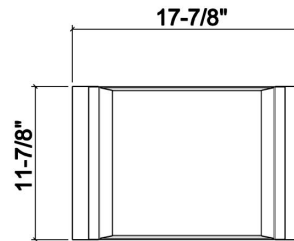

205333 | TRAY

STAINLESS STEEL SINK ACCESSORY

Specifications

Model	205333
Collection	Tray
Compatible bowl dimension (front-to-back)	17"
Overall dimensions	12" × 18" × 2 1/4"

Warranty

Home Refinements offers a 1-YEAR LIMITED WARRANTY following the purchase date for all mobile parts, options and accessories against defects of material and workmanship. This warranty is limited to defects or damages resulting from a normal residential use. For further details on our product warranty, please refer to our catalog or Web site.