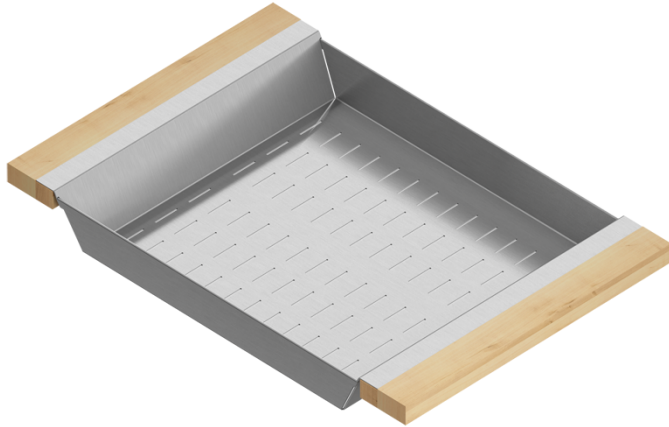

205330 | COLANDER

STAINLESS STEEL SINK ACCESSORY

Specifications

Model	205330
Collection	Colander
Compatible bowl dimension (front-to-back)	17"
Overall dimensions	12" × 18" × 2 1/4"

Warranty

Home Refinements offers a 1-YEAR LIMITED WARRANTY following the purchase date for all mobile parts, options and accessories against defects of material and workmanship. This warranty is limited to defects or damages resulting from a normal residential use. For further details on our product warranty, please refer to our catalog or Web site.

Features

- Can be used on top of sink to create extra workspace or on countertop
- Ideal to rinse food or to dry dishes
- Innovative and functional design to match with other standard Home Refinements accessories
- 100% premium hard rock maple or walnut handles for high quality and durability
- Rubber-tipped footings for better stability and protection
- 304 series stainless steel (18/10)
- Elegant no. 4 brushed finish that matches the appliances