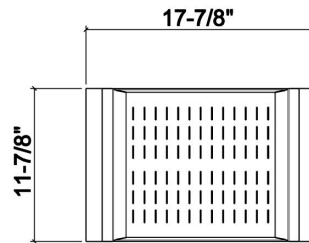

205330 | COLANDER

STAINLESS STEEL SINK ACCESSORY

Specifications

Model	205330
Collection	Colander
Compatible bowl dimension (front-to-back)	17"
Overall dimensions	12" × 18" × 2 1/4"

Warranty

Home Refinements offers a 1-YEAR LIMITED WARRANTY following the purchase date for all mobile parts, options and accessories against defects of material and workmanship. This warranty is limited to defects or damages resulting from a normal residential use. For further details on our product warranty, please refer to our catalog or Web site.