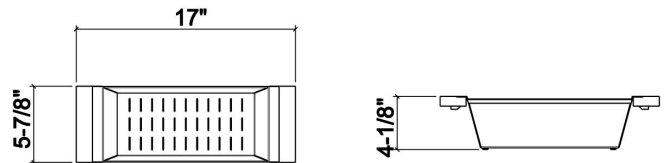

### Specifications

Model	205223
Collection	Colander
Compatible bowl dimension (front-to-back)	16"
Overall dimensions	6" × 17" × 4 1/4"