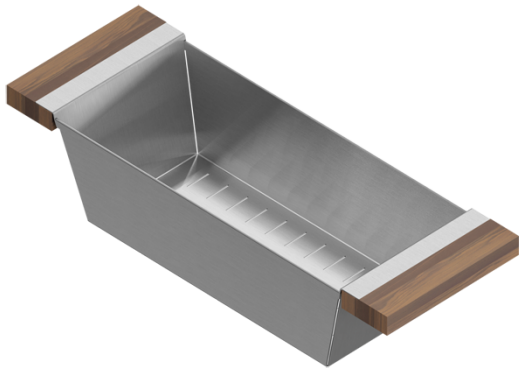

## 205223 | COLANDER

STAINLESS STEEL SINK ACCESSORY

### Specifications

Model	205223
Collection	Colander
Compatible bowl dimension (front-to-back)	16"
Overall dimensions	6" × 17" × 4 1/4"

### Features

- Can be used on top of sink to create extra workspace or on countertop
- Ideal to prepare or to serve food
- Innovative and functional design to match with other standard Home Refinements accessories
- 100% premium hard rock maple or walnut handles for high quality and durability
- Rubber-tipped footings for better stability and protection
- 304 series stainless steel (18/10)
- Elegant no. 4 brushed finish that matches the appliances