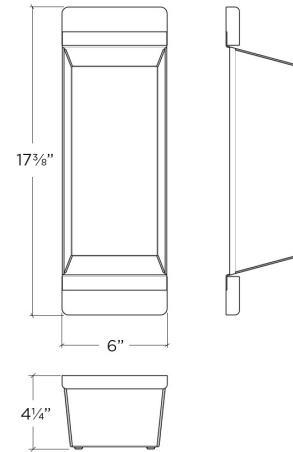

205039 | BIN, SMARTSTATION

FIRECLAY SINK ACCESSORY

Specifications

Model	205039
Collection	Bin, SmartStation
Compatible bowl dimension (front-to-back)	16"
Overall dimensions	6" × 17 3/8" × 4 1/4"

Features

- Profiled to sit perfectly on Fira sink accessory ledge, or be used on countertop
- Designed to match with other SmartStation walnut accessories
- Ideal to prepare and serve food
- Made of 304 series stainless steel (18/10) with solid walnut handles
- Rubber feet for better stability and protection